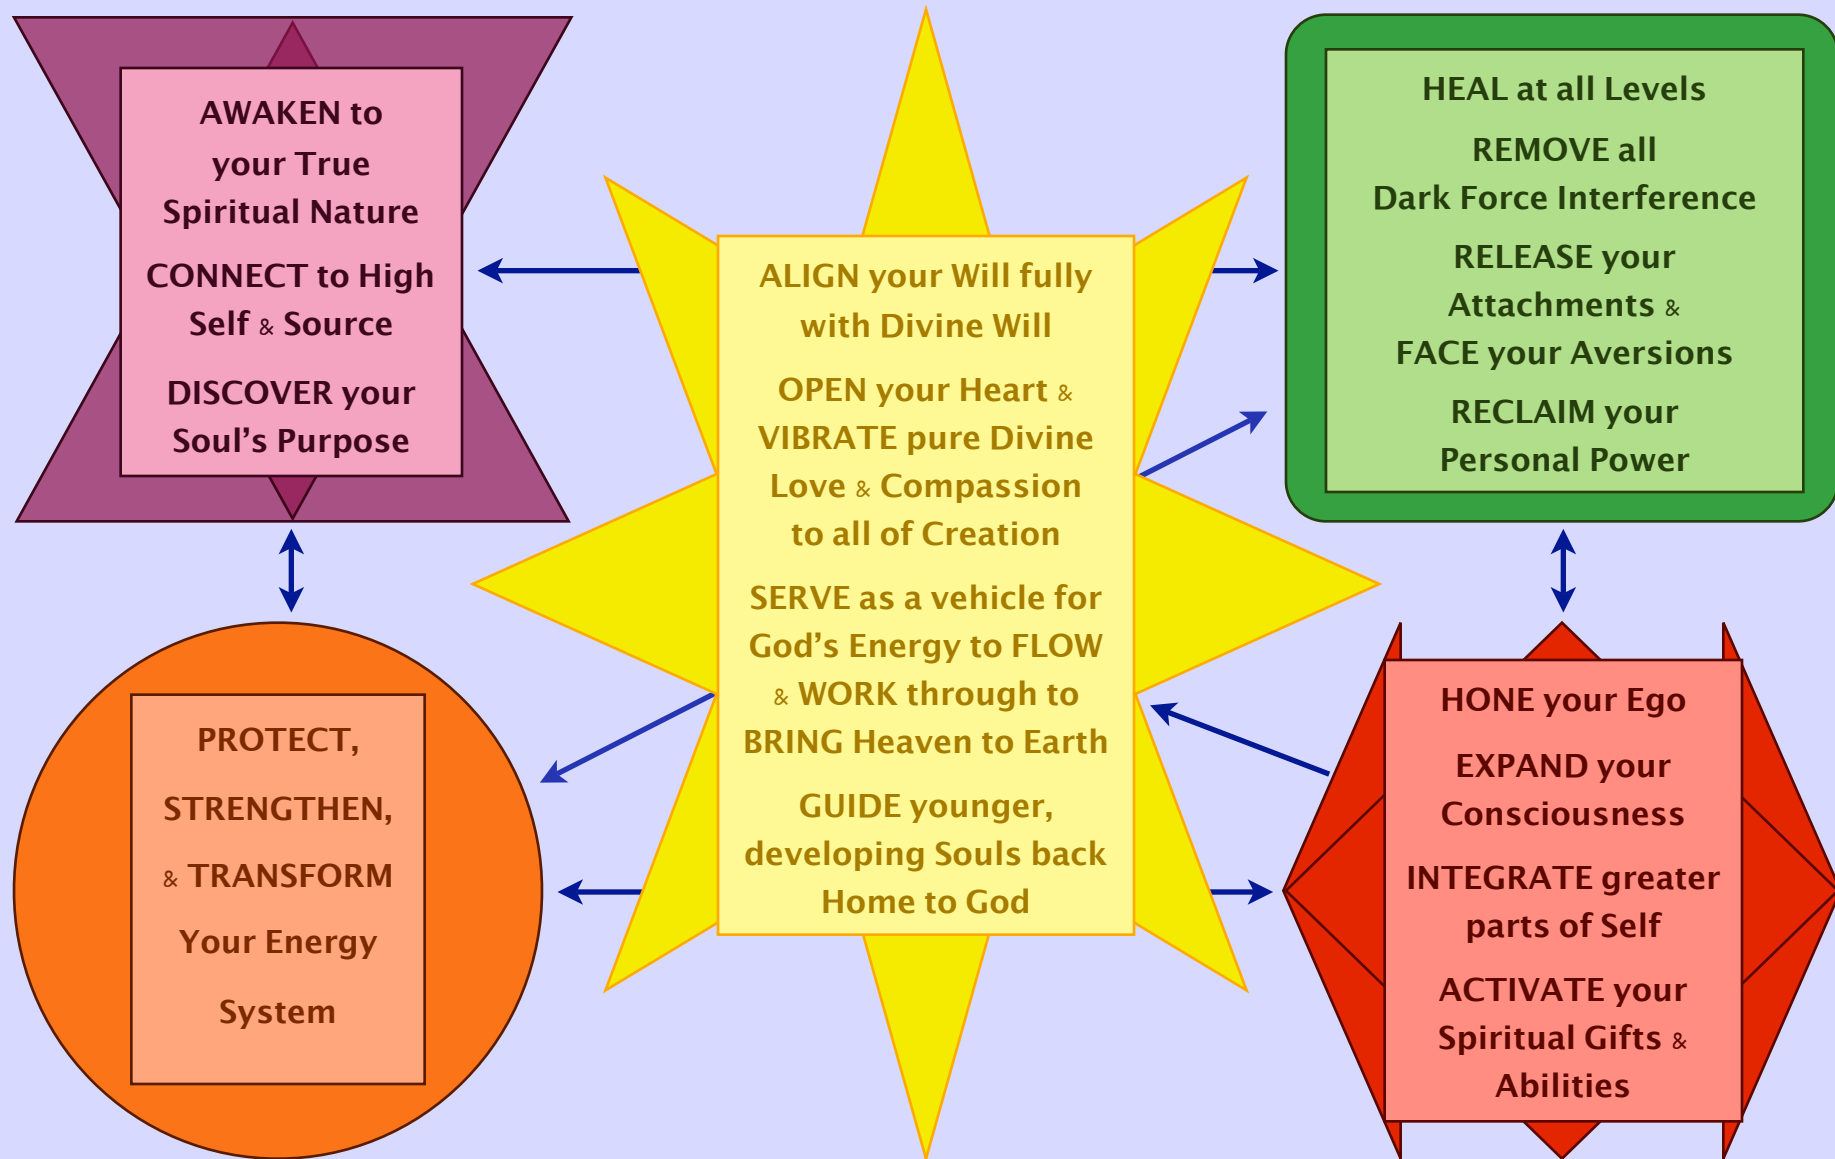

A Process for Spiritual Mastery & Becoming a Christed Being

Process & Tools from Spiritual Master, Teacher & Healer **Adriene Wentworth**, founder of **Christa Resources, LLC.**

P.O. Box 1836 • Monument, CO 80132 • 719-487-8095 • www.christaresources.com