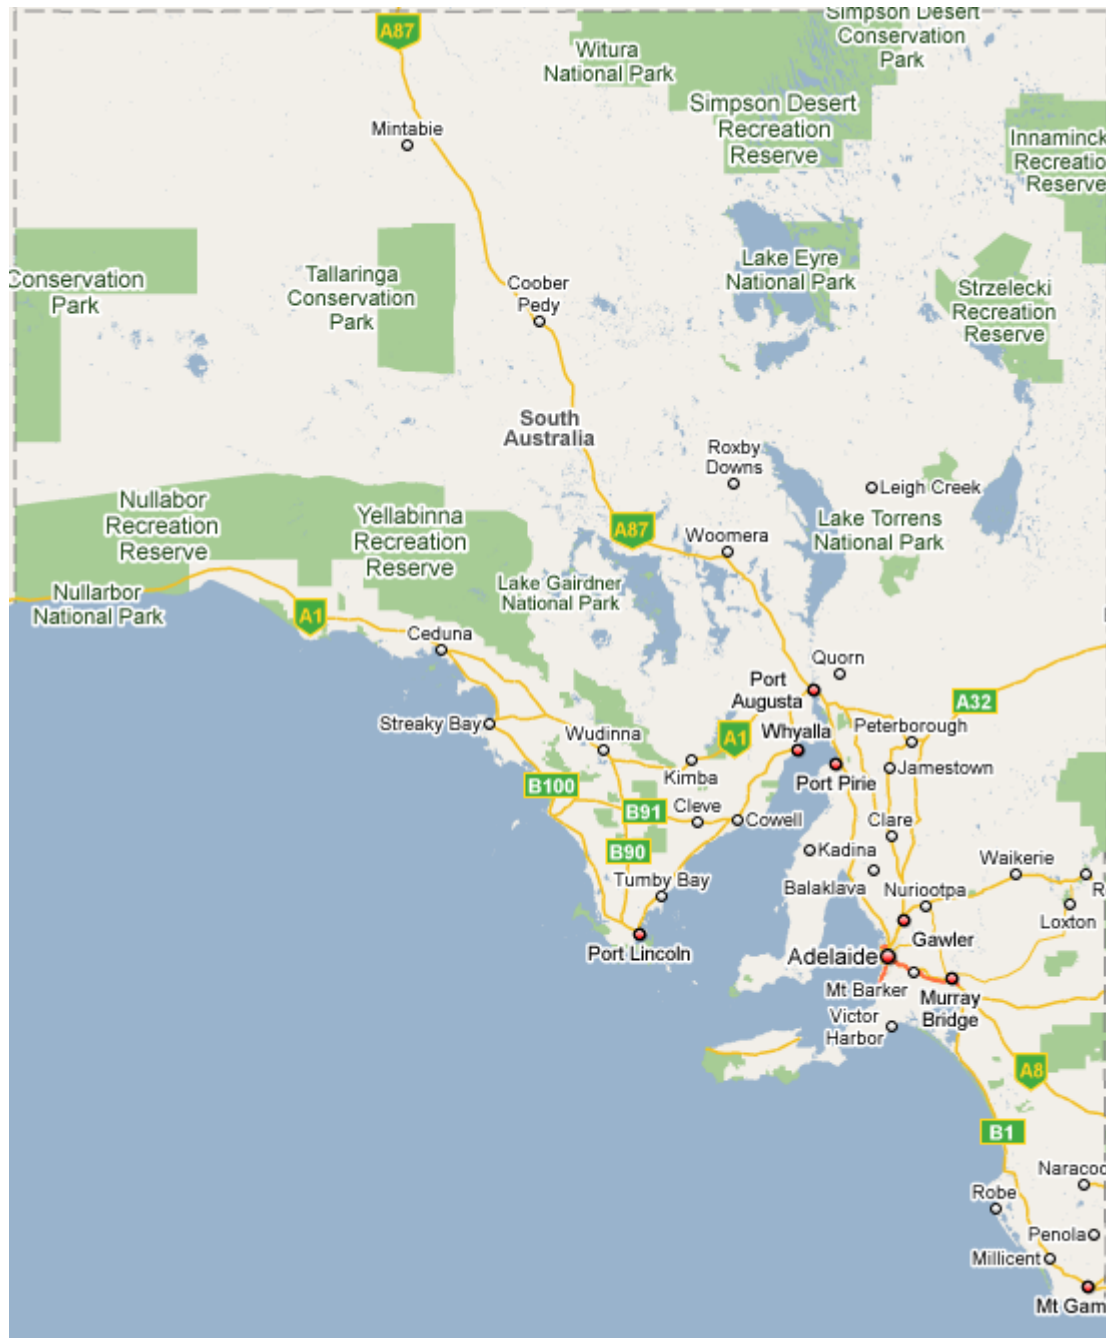

# Territory for Adelaide Eatout Franchise

Border is the edge of this map.

Number of restaurants in this territory approximately 1300

*Mainly sourced from the Yellow Pages as a guide only*