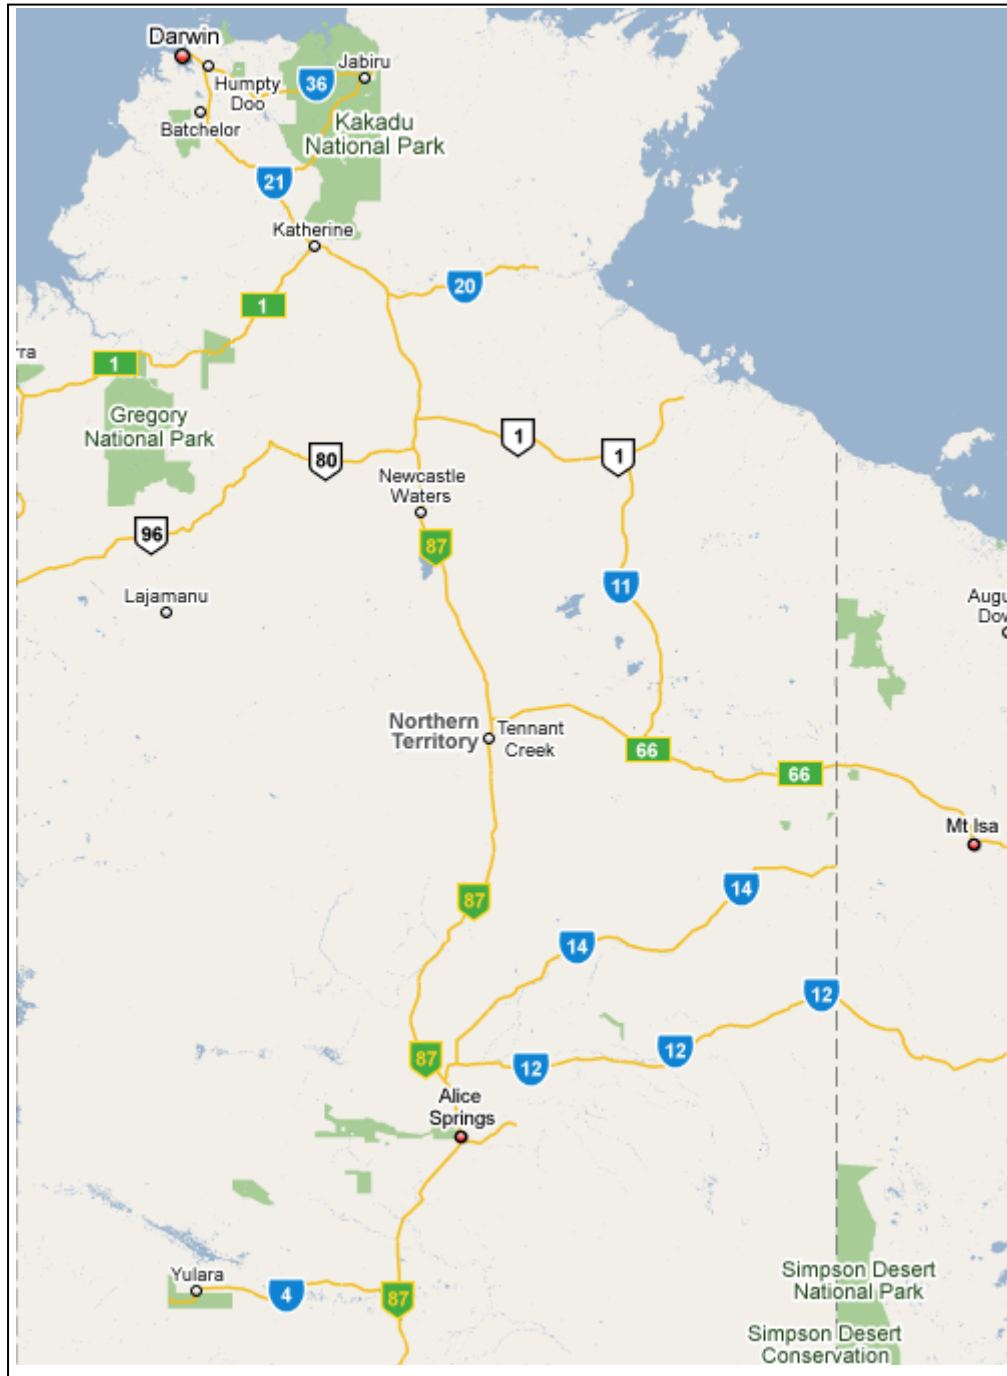

# Territory for Darwin Eatout Franchise

Includes Alice Springs & Mt Isa

Number of restaurants in the territory - 240

Sourced from the Yellow Pages as a guide only