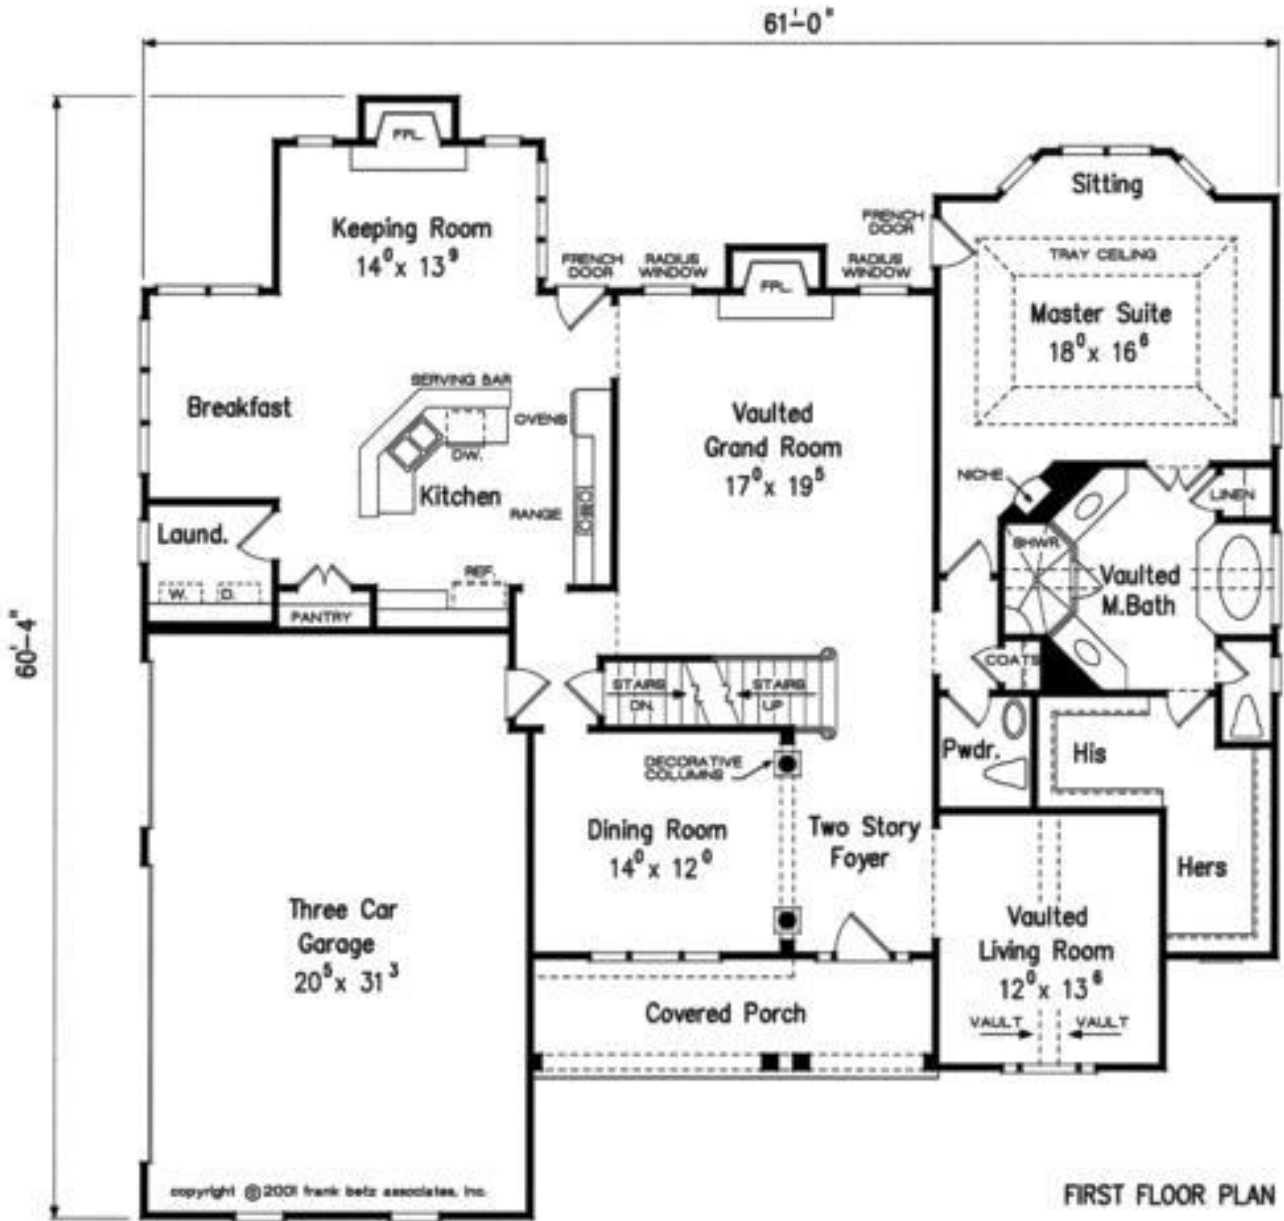

ASHTON

“Expanded by Builder”

3705 hsf - 4 Bed, 3.5 Bath
2 Bonus Rooms - 3 Car Garage

Frank Betz Rendered Drawing

Finished Ashton by Builder located in Walden Ridge

ASHTON - 1st FLOOR

ASHTON - 2nd FLOOR