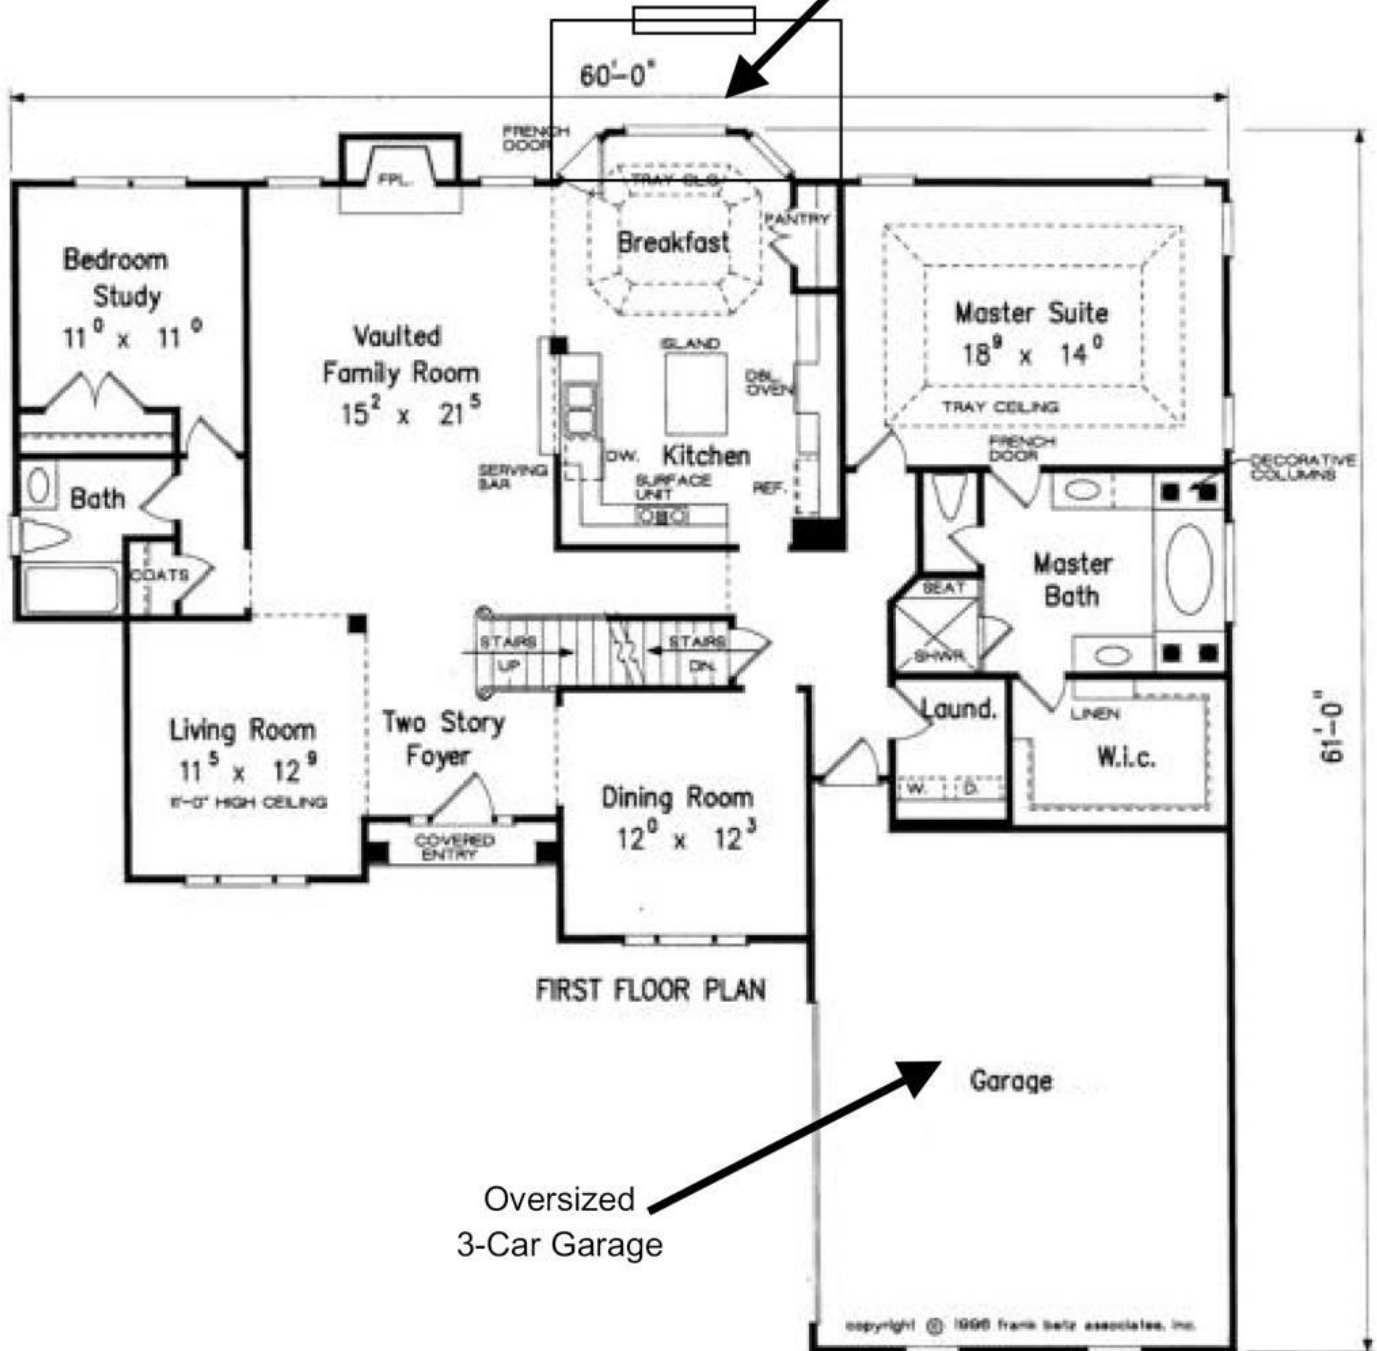

BELLEVUE

“Expanded by Builder”

3859 hsf - 4 Bed, 4 Bath
2 Bonus Rooms - 3 Car Garage

Frank Betz Rendered Drawing

Finished Bellevue by Builder located in Walden Ridge

BELLEVUE - 1st FLOOR

This area expanded to include a keeping room with fireplace.

Floorplan Design Subject to Change

BELLEVUE - 2nd FLOOR

Floorplan Design Subject to Change