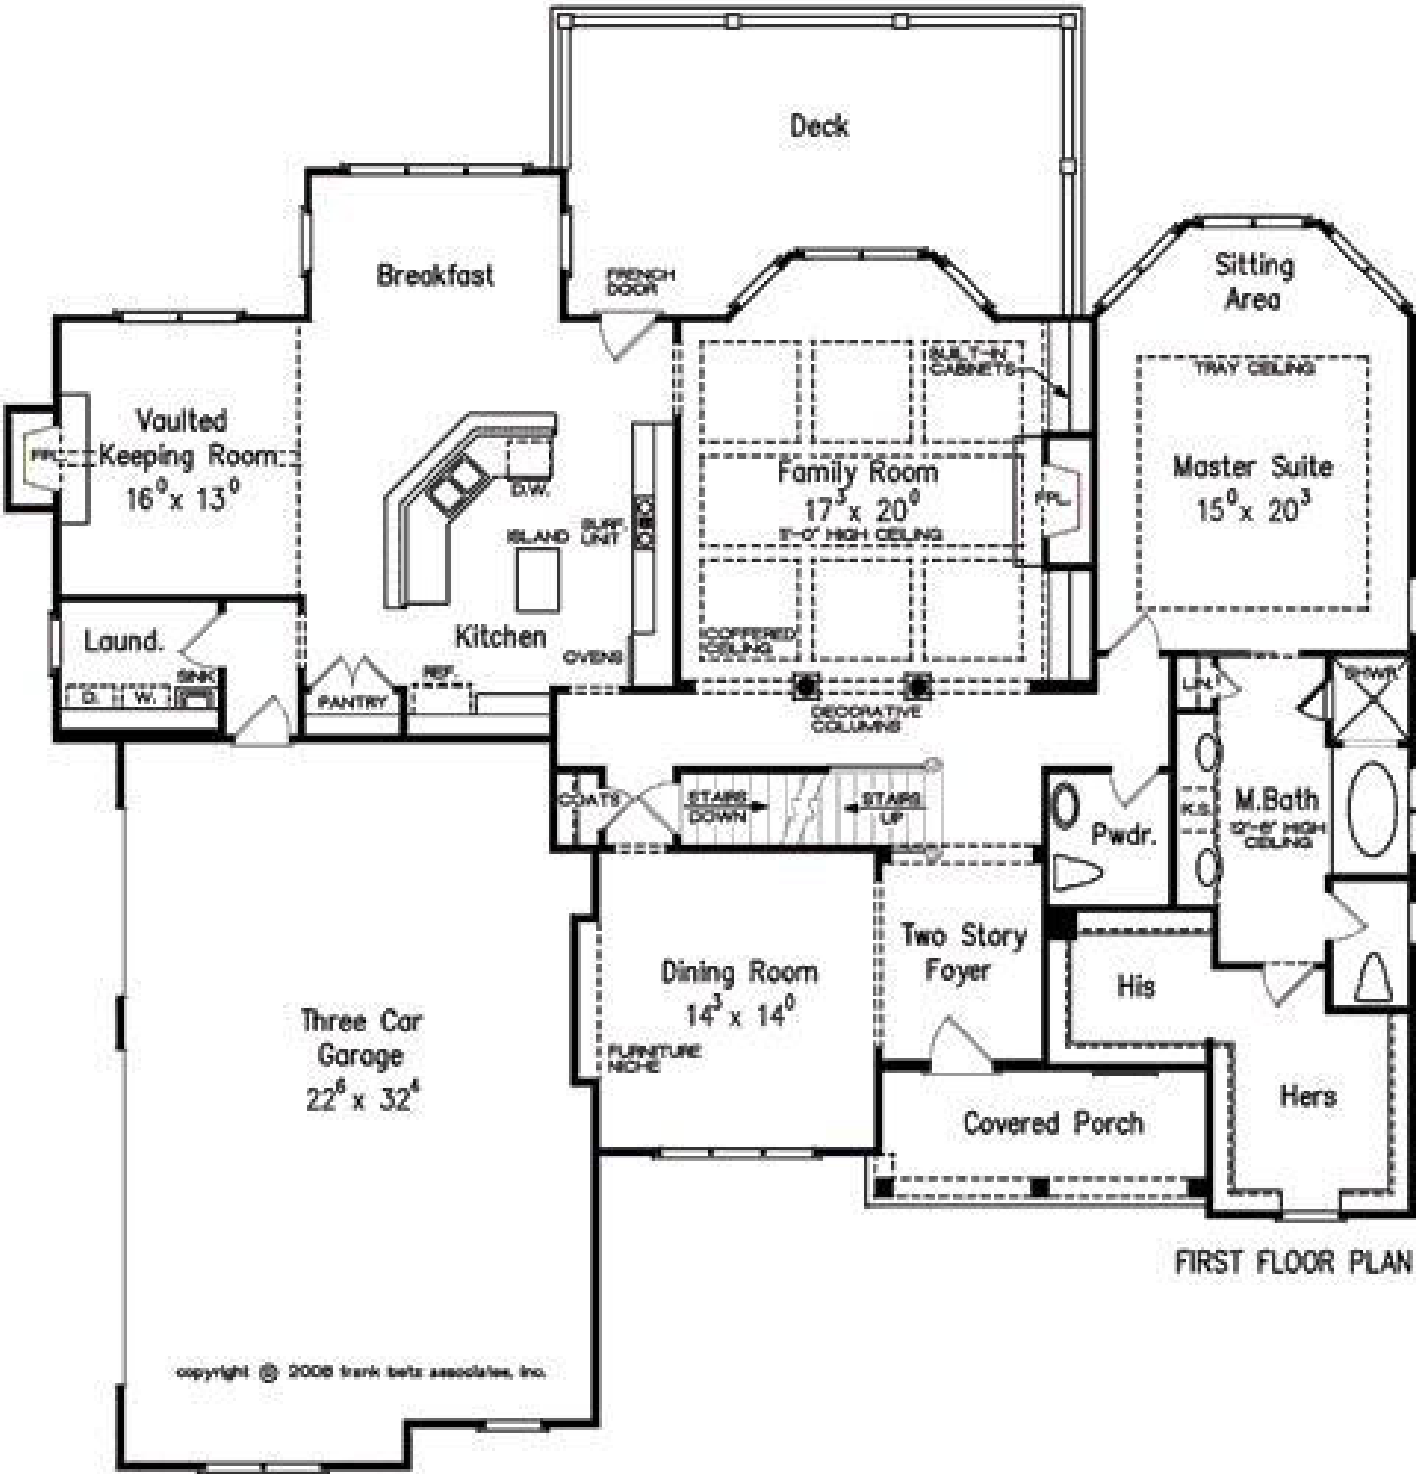

CANTON CHASE

“Expanded by Builder”

4001 hsf - 4 Bed, 3.5 Bath
Rec Room & Bonus Room - 3 Car Garage

Frank Betz Rendered Drawing

Finished Canton Chase by Builder located in Mooresville

CANTON CHASE - 1st FLOOR

FIRST FLOOR PLAN

CANTON CHASE - 2nd FLOOR

Floorplan Design & Measurements Subject to Change