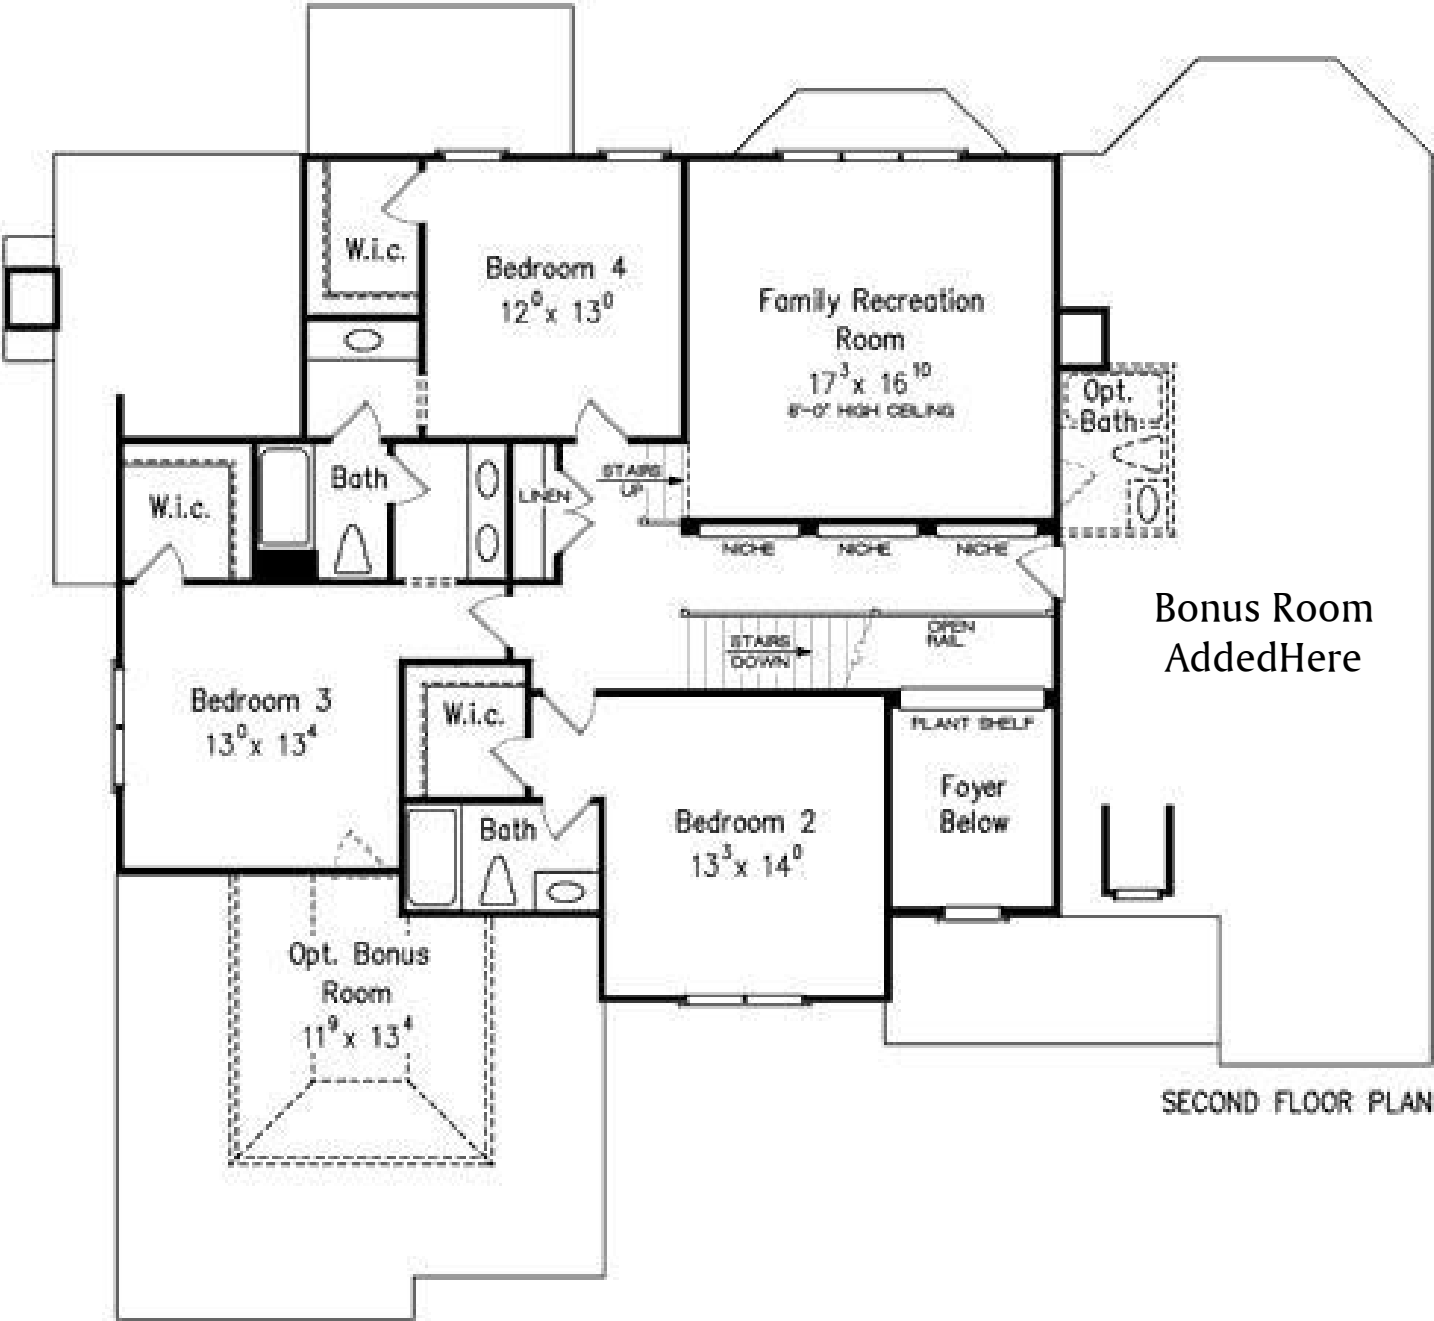

CANTON CHASE

“Expanded by Builder”

4001 hsf - 4 Bed, 3.5 Bath
Rec Room & Bonus Room - 3 Car Garage

Frank Betz Rendered Drawing

Finished Canton Chase by Builder located in Mooresville

CANTON CHASE - 1st FLOOR

FIRST FLOOR PLAN

CANTON CHASE - 2nd FLOOR

Floorplan Design & Measurements Subject to Change