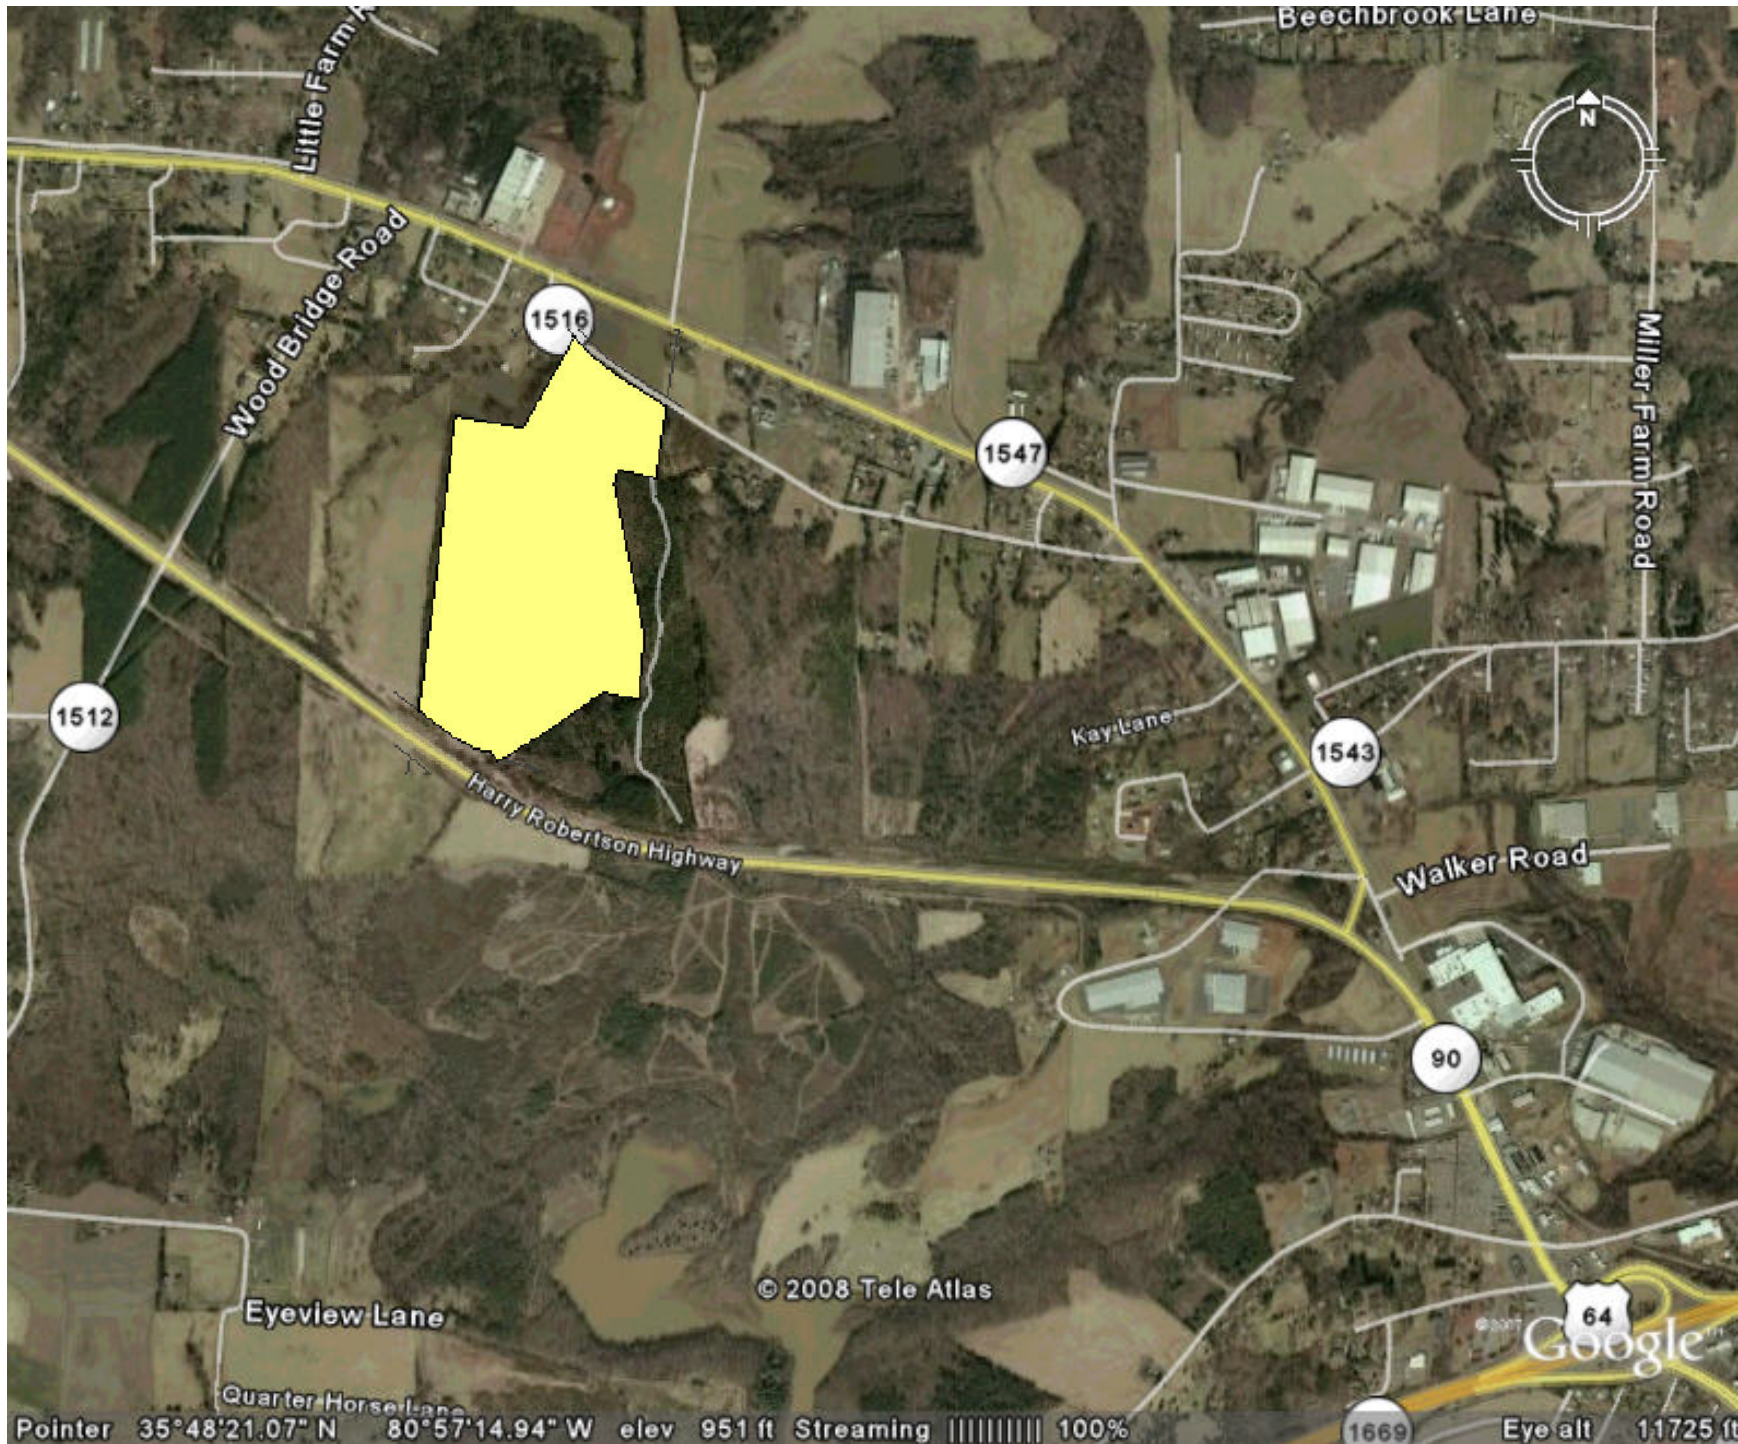

LOCATION

I-40 to Exit 148, Go North on Hwy. 90/64, Turn Left on Hwy. 64, Turn Right on Wood Bridge Road,
Turn Right on Taylorsville Hwy., Turn Right on Absher Farm Loop, Castlegate on Right

OR

I-40 to Exit 148, Go North on Hwy. 90/64, Bear Right on Taylorsville Hwy.,
Turn Left on Absher Farm Loop, Castlegate on Left

Pointer 35°48'21.07" N 80°57'14.94" W elev 951 ft Streaming 100%

Google

© 2008 Tele Atlas

Eye alt 11725 ft