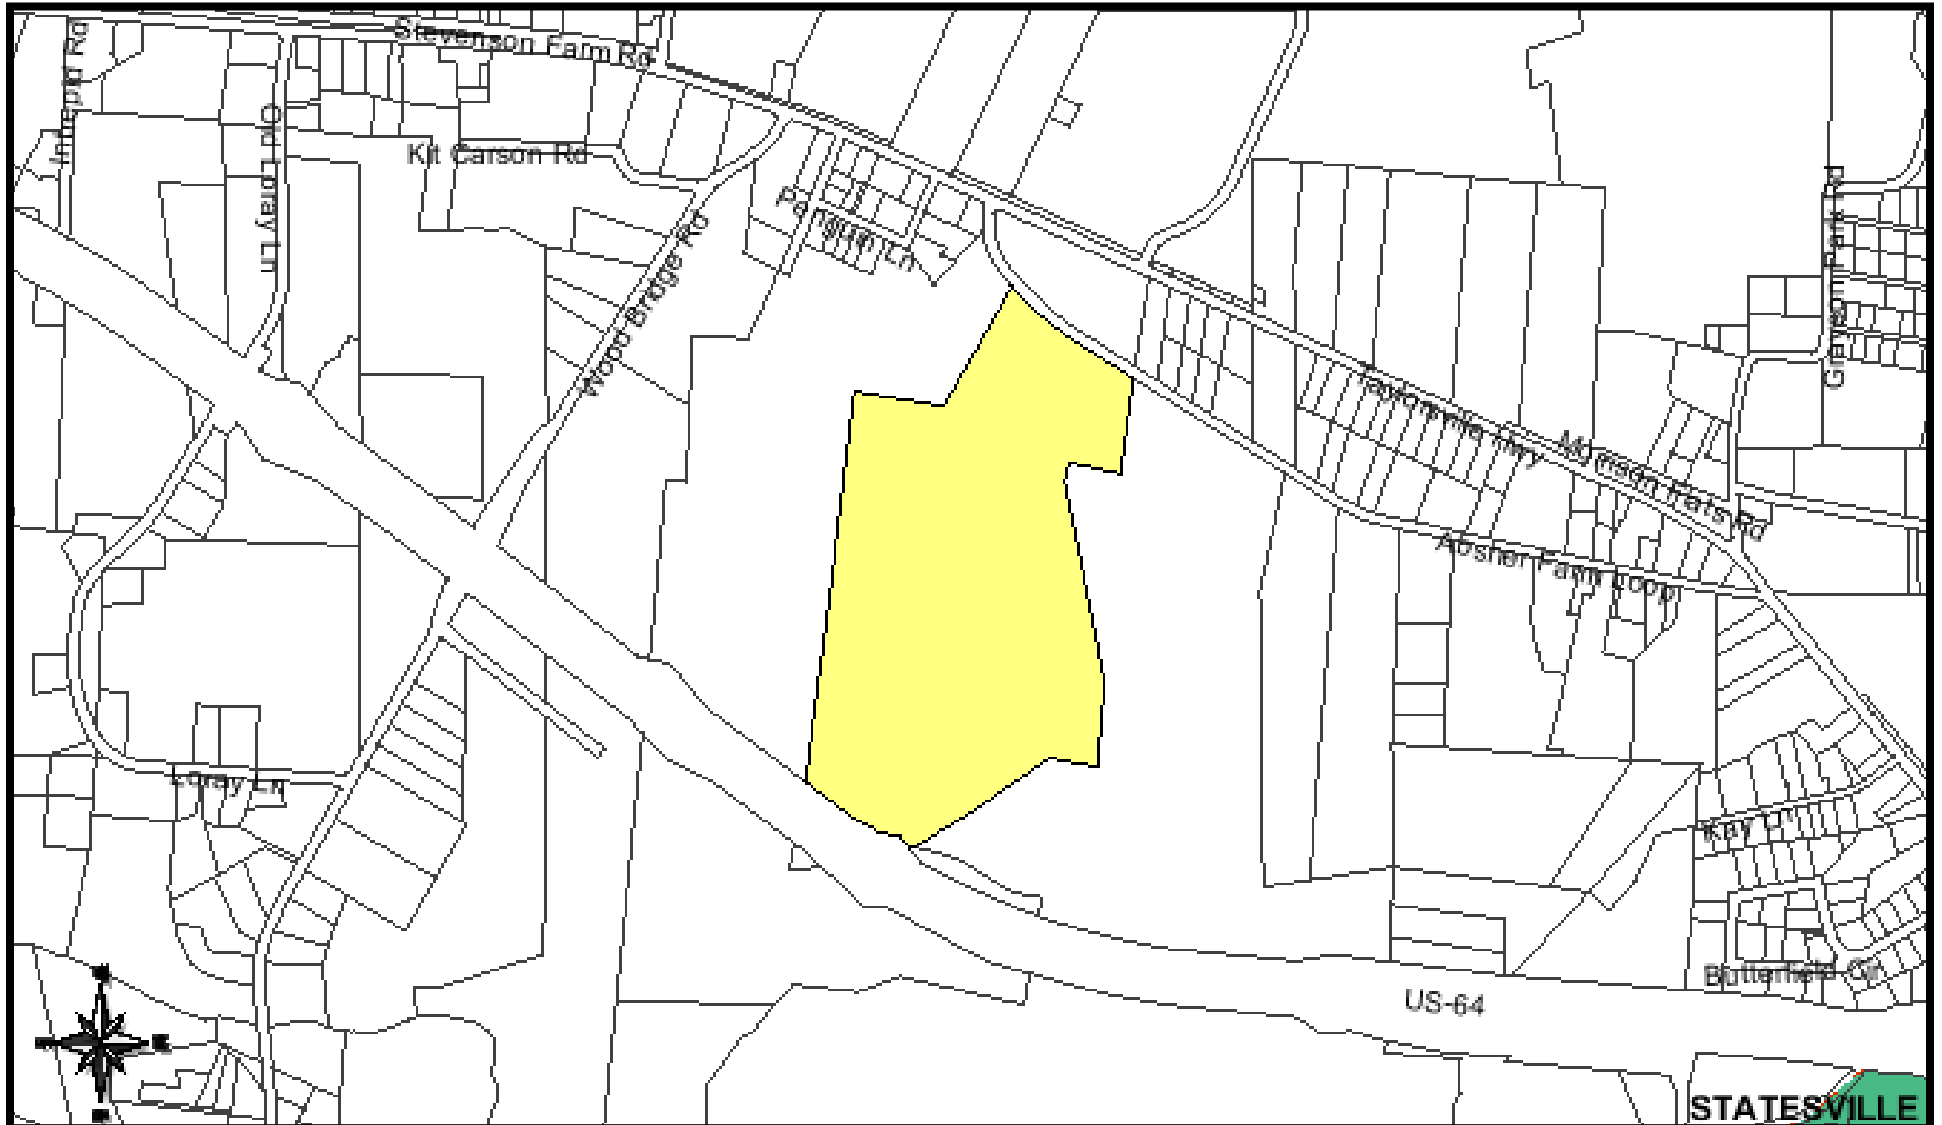

LOCATION

I-40 to Exit 148, Go North on Hwy. 90/64, Turn Left on Hwy. 64, Turn Right on Wood Bridge Road,
Turn Right on Taylorsville Hwy., Turn Right on Absher Farm Loop, Castlegate on Right

OR

I-40 to Exit 148, Go North on Hwy. 90/64, Bear Right on Taylorsville Hwy.,
Turn Left on Absher Farm Loop, Castlegate on Left

Pointer 35°48'21.07" N 80°57'14.94" W elev 951 ft Streaming 100%

Google

© 2008 Tele Atlas

Eye alt 11725 ft