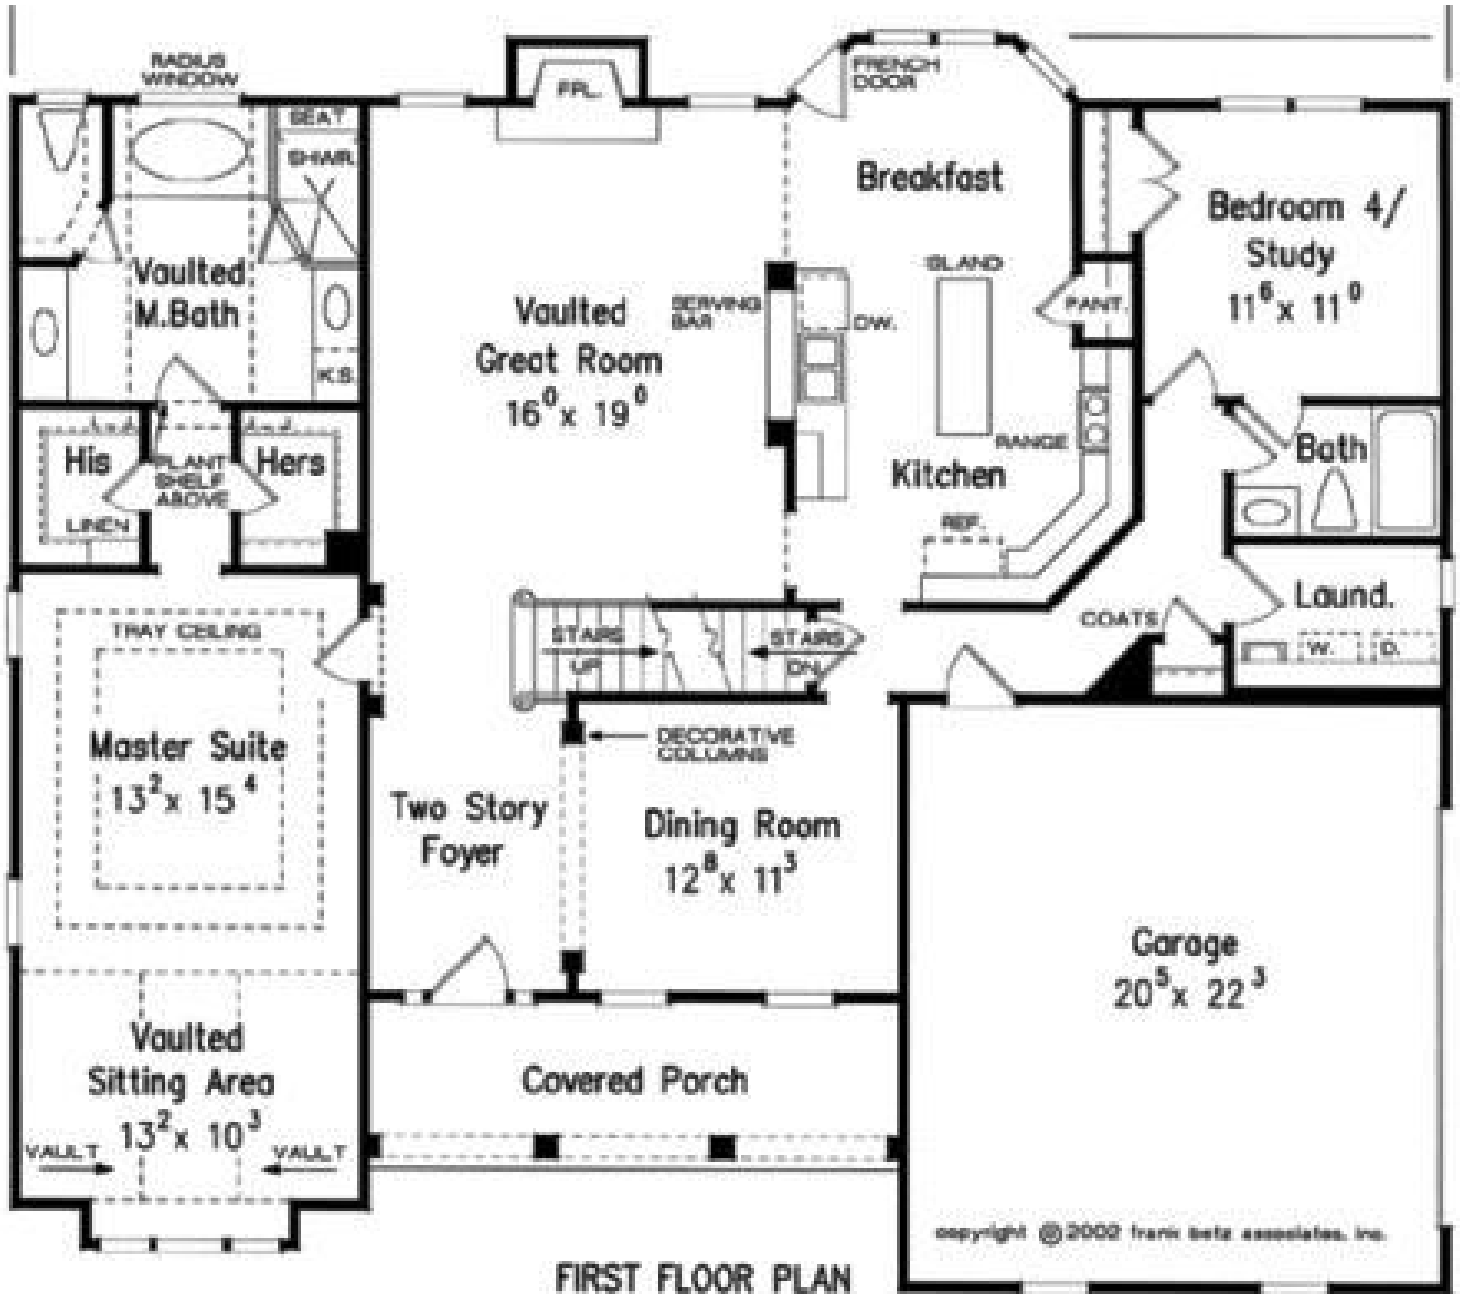

# DeFOORS MILL

“Expanded by Builder”

3365 hsf - 4 Bed, 3 Bath  
2 Bonus Rooms - 3 Car Garage

Frank Betz Rendered Drawing

Finished DeFoors Mill by Builder located in Watertree Landing

# DeFOORS MILL - 1st FLOOR

# DeFOORS MILL - 2nd FLOOR