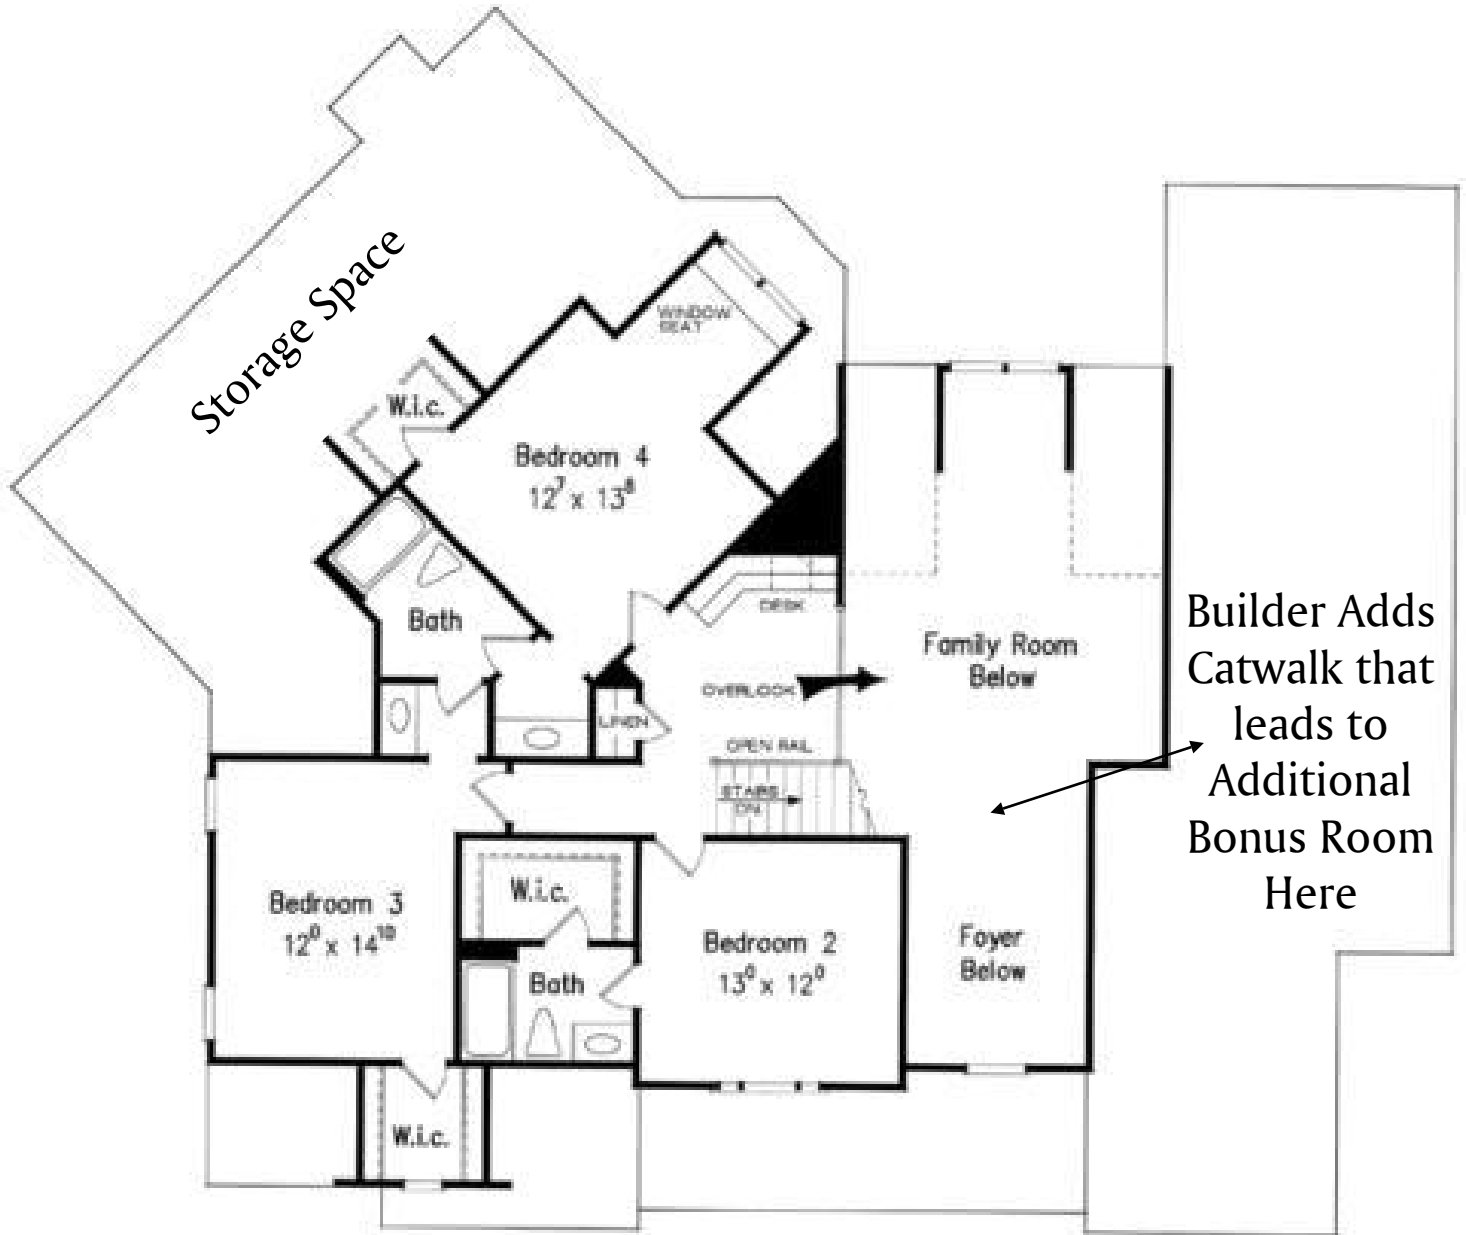

MUIRFIELD

“Expanded by Builder”

3953 hsf - 4 Bed, 3.5 Bath
Bonus Room - 3 Car Garage

Frank Betz Rendered Drawing

Finished Muirfield by Builder located in Walden Ridge

MUIRFIELD - 2nd FLOOR

SECOND FLOOR PLAN