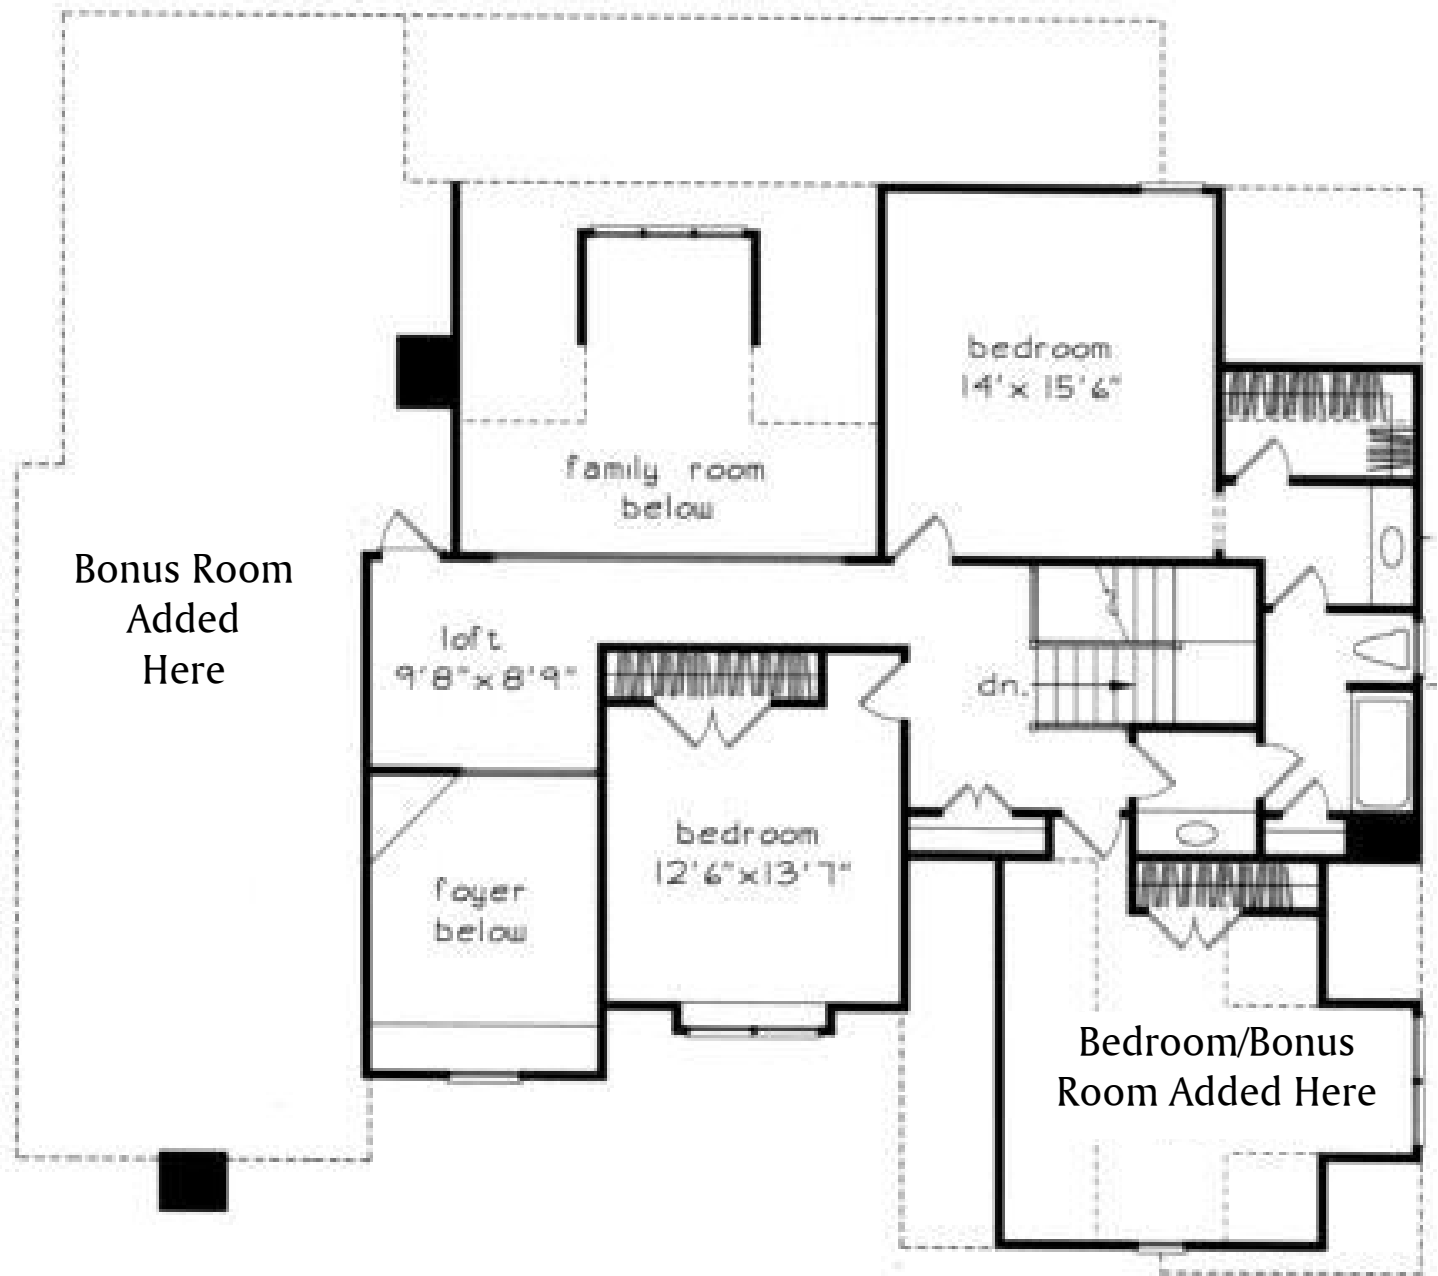

STONECREST

“Expanded by Builder”

4180 hsf - 3 Bed, 2.5 Bath
2 Bonus Rooms - 3 Car Garage

Frank Betz Rendered Drawing

Finished Stonecrest by Builder located in Mooresville

STONECREST - 1st FLOOR

First Floor Plan

STONECREST - 2nd FLOOR

Second Floor Plan