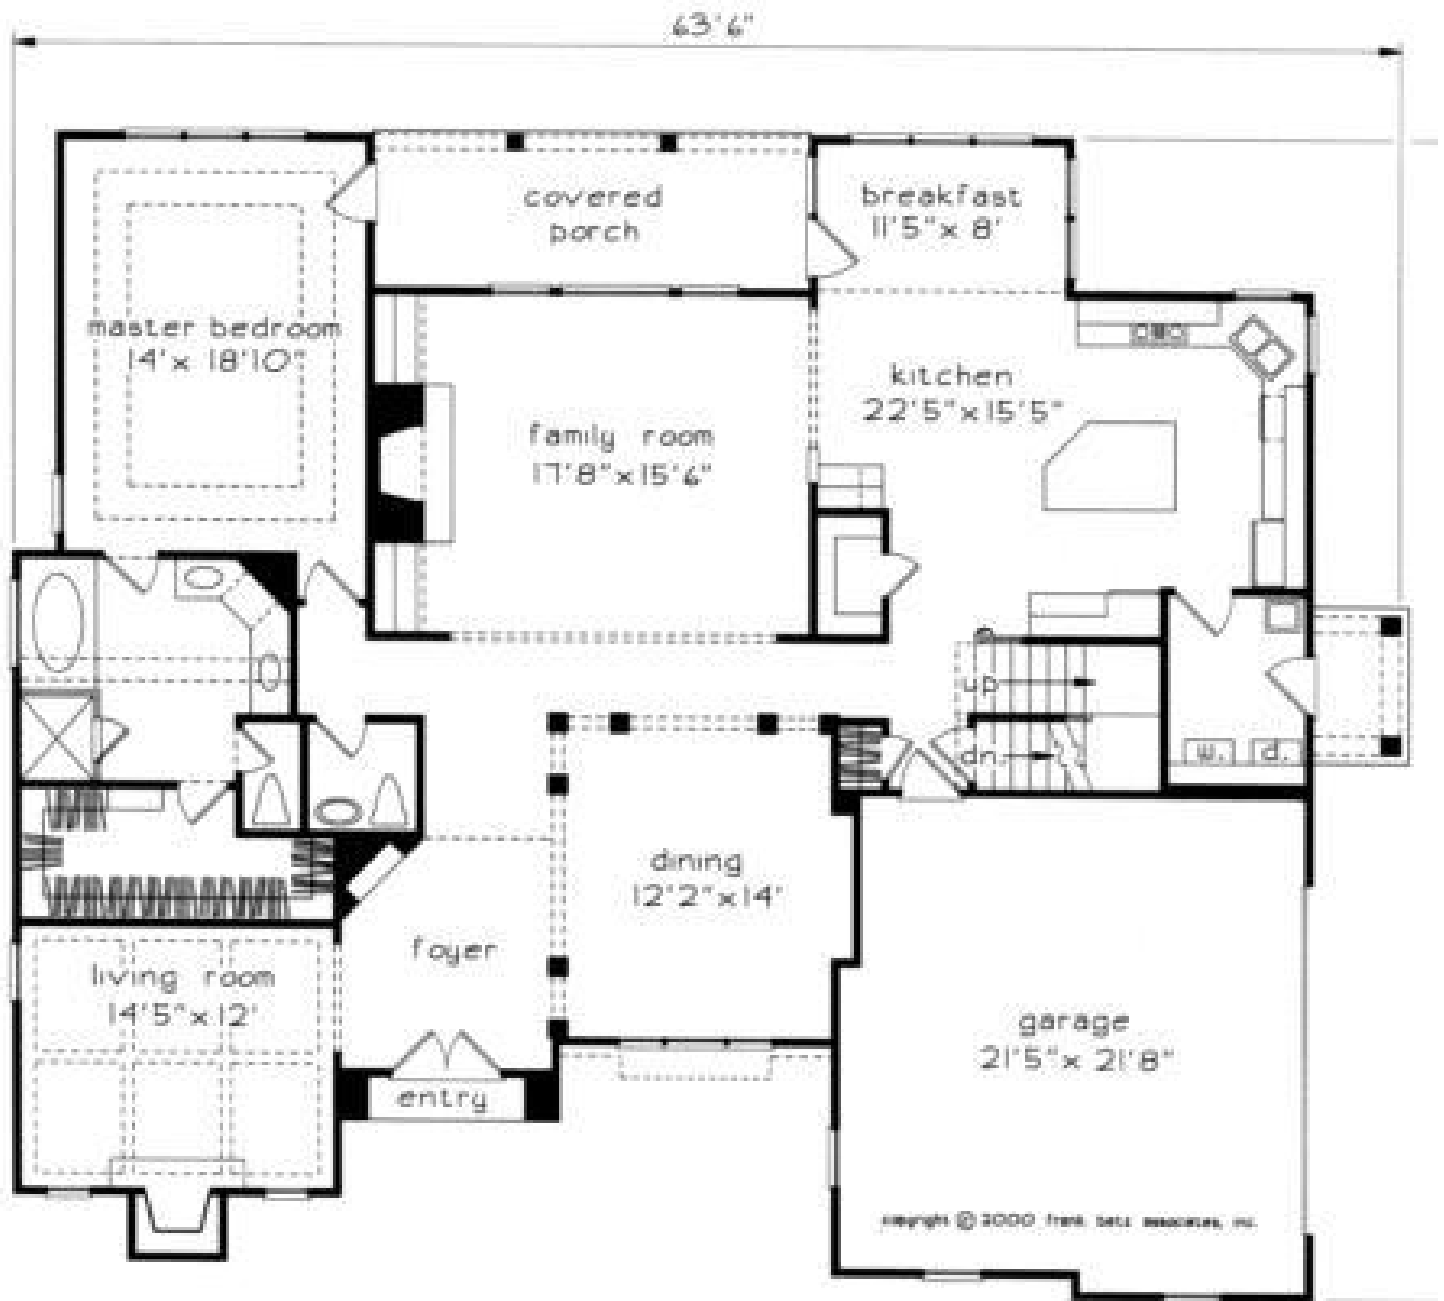

STONECREST

“Expanded by Builder”

4180 hsf - 3 Bed, 2.5 Bath
2 Bonus Rooms - 3 Car Garage

Frank Betz Rendered Drawing

Finished Stonecrest by Builder located in Mooresville

STONECREST - 1st FLOOR

First Floor Plan

STONECREST - 2nd FLOOR

Second Floor Plan