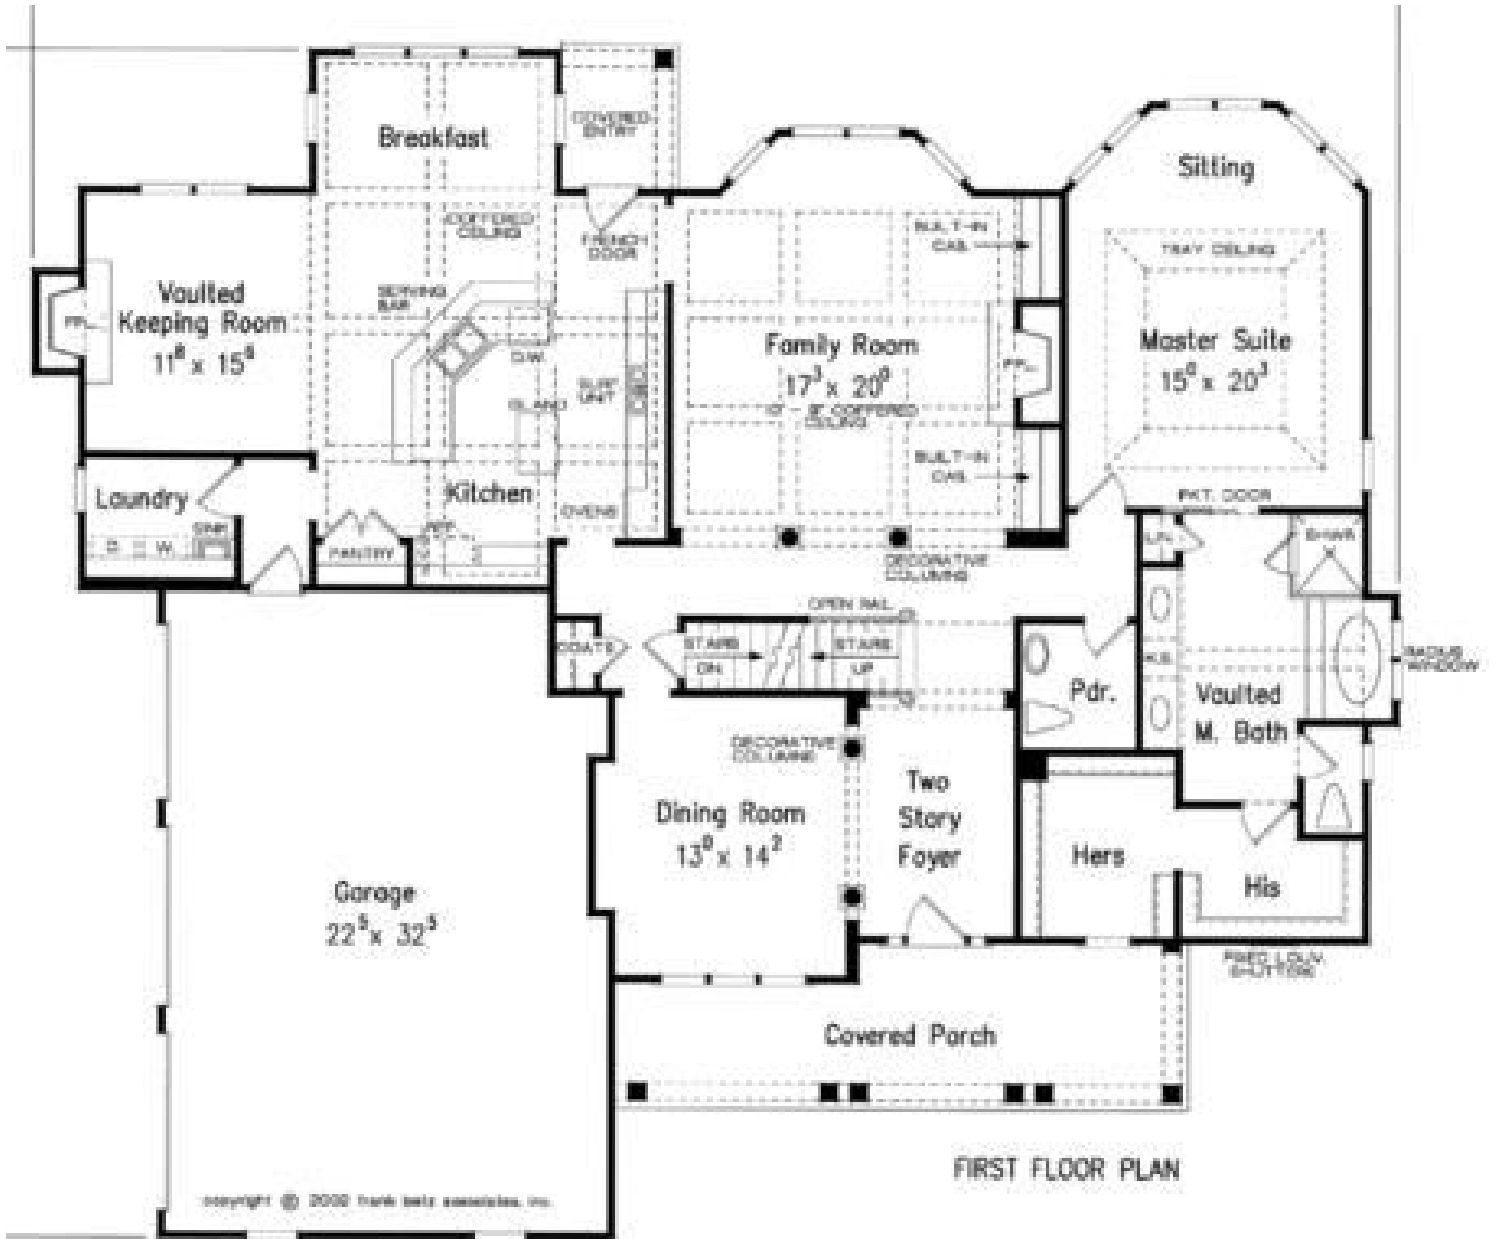

WOODCLIFFE

“Expanded by Builder”

4179 hsf - 4 Bed, 3.5 Bath
Rec Room & Bonus Room - 3 Car Garage

Frank Betz Rendered Drawing

Finished Woodcliffe by Builder located in Watertree Landing

WOODCLIFFE - 1st FLOOR

WOODCLIFFE - 2nd FLOOR