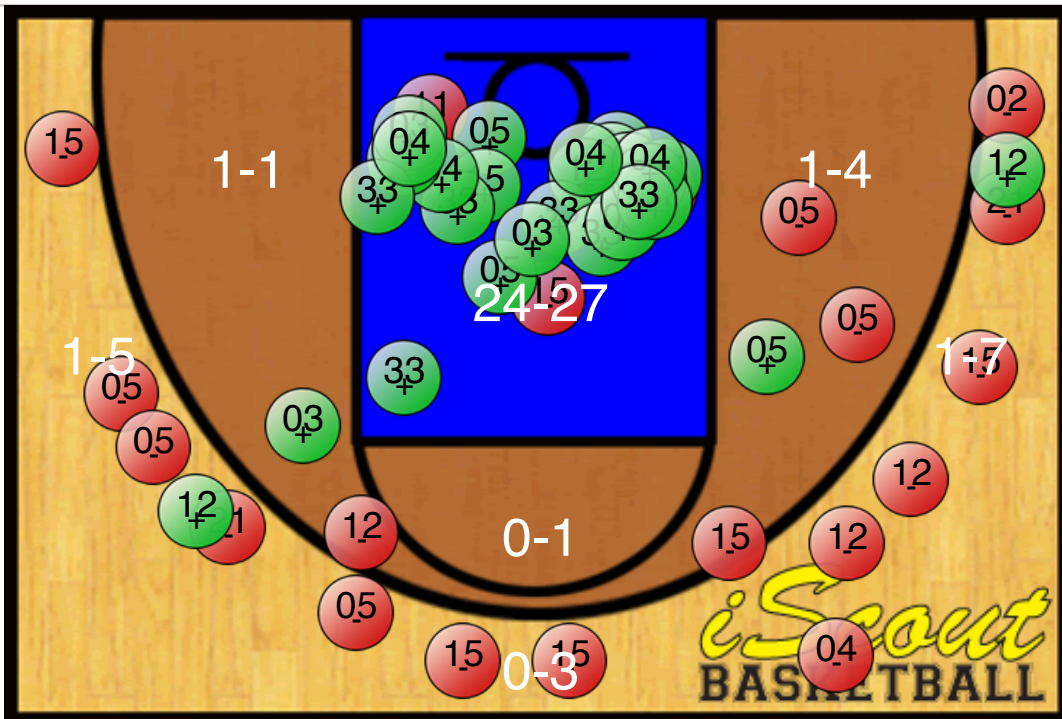

Charlotte Christian High School Knights

Teams	CHAR - ARCH	Season	HILT: Hilton Invitational	Date	1/20/12 5:30 PM
League	HILT: Hilton Invitational	Type	Tournament	Location	Norcross High School

Period Totals

Non-Scoring

Player	AST	BLK	RBO	RBD	RBT	STL	DFL	FL	TURN	+FL	+TO	TIME
0 Lawrence												
01 Ebert	1								1			
02 Ebert	2	1						3				
03 Moore				1	1			1	1			
04 Phills	1		1	1	2	1			1			
05 Richter	1		1	2	3			3	1			
11 Goodson			2		2			1				
12 Fisher-Davis	1			1	1	1						
15 Rooks	1			2	2	1			2			
20 Warner												
21 Lynch				1	1			1	1			
33 Potocnik	2	3	1	4	5			1				
53 Ndlovu												
Unassigned			1	3	4				2			
Total	9	4	6	15	21	3		10	9			