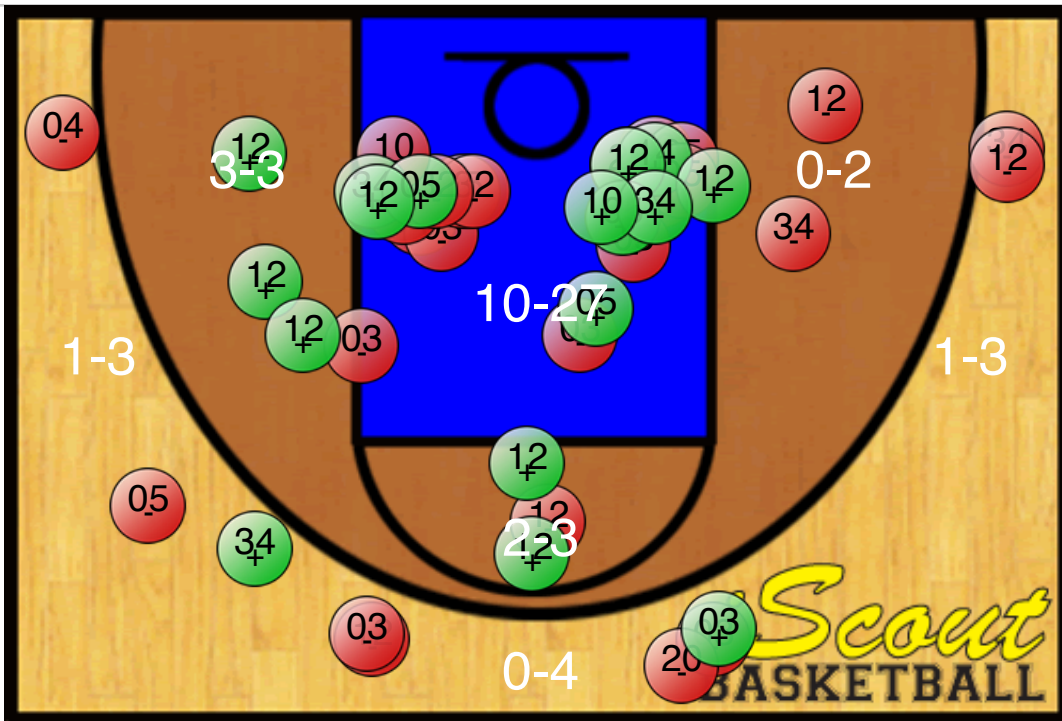

Archer High School Tigers

Teams	CHAR - ARCH	Season	HILT: Hilton Invitational
Date	1/20/12 5:30 PM	League	HILT: Hilton Invitational
Type	Tournament	Location	Norcross High School

Scoring

2FG	3FG	Overall
15(35) 42%	2(10) 20%	17(45) 37%