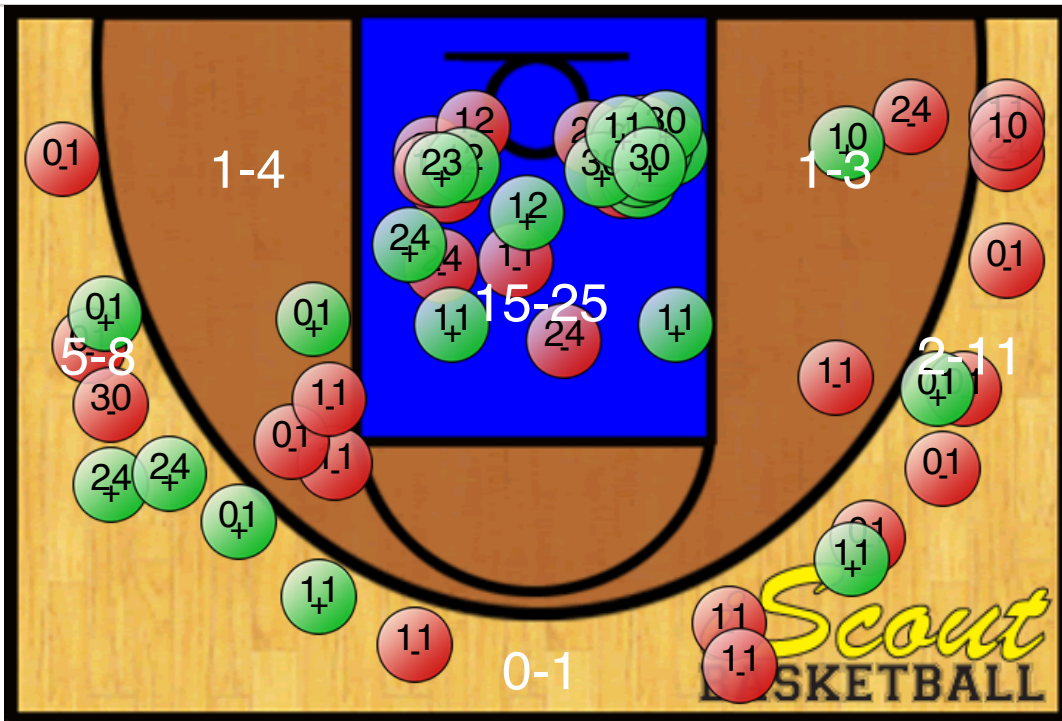

**Dr. Phillips High School Panthers**

Teams	HARR - DR PH	Season	HILT: Hilton Invitational	Date	1/21/12 2:30 PM
League	HILT: Hilton Invitational	Type	Tournament	Location	Norcross High School

**Period Totals**

Team	Period 1	Period 2	Period 3	Period 4	Total
HARR	13	21	25	22	81
DR PH	20	15	18	23	76

**Scoring**

Player	PTS	FG	FGA	FG%	2FG	2FGA	2FG%	3FG	3FGA	3FG%	FT	FTA	FT%
01 Lane	17	7	15	46%	4	6	66%	3	9	33%			
10 Lalor	4	2	3	66%	2	2	100%	0	1	0%			
11 Powell	20	5	14	35%	3	8	37%	2	6	33%	8	10	80%
12 Hamberg	4	2	3	66%	2	3	66%						
20 Jones	0												
21 Clement	0												
22 Pierre Louis	0												
23 Jones	2	1	2	50%	1	2	50%				0	1	0%
24 Lawrence	22	4	10	40%	2	7	28%	2	3	66%	12	14	85%
30 Beard	7	3	4	75%	3	3	100%	0	1	0%	1	4	25%
33 Pindar	0	0	1	0%	0	1	0%				0	2	0%
34 Jay	0												
Total	76	24	52	46%	17	32	53%	7	20	35%	21	31	67%

**Non-Scoring**

Player	AST	BLK	RBO	RBD	RBT	STL	DFL	FL	TURN	+FL	+TO	TIME
01 Lane	1		1		1	1		5				
10 Lalor			1		1			1	2			
11 Powell	4			6	6			1	3			
12 Hamberg	1		1	1	2	1		4				
20 Jones												
21 Clement												
22 Pierre Louis	1					1						
23 Jones	3			5	5			2				
24 Lawrence	2		2	3	5			2	1			
30 Beard	1	1	2		2			4	1			
33 Pindar	1		1	1	2			3				
34 Jay												
Unassigned			3	2	5			1	2			
Total	14	1	11	18	29	3		23	9			