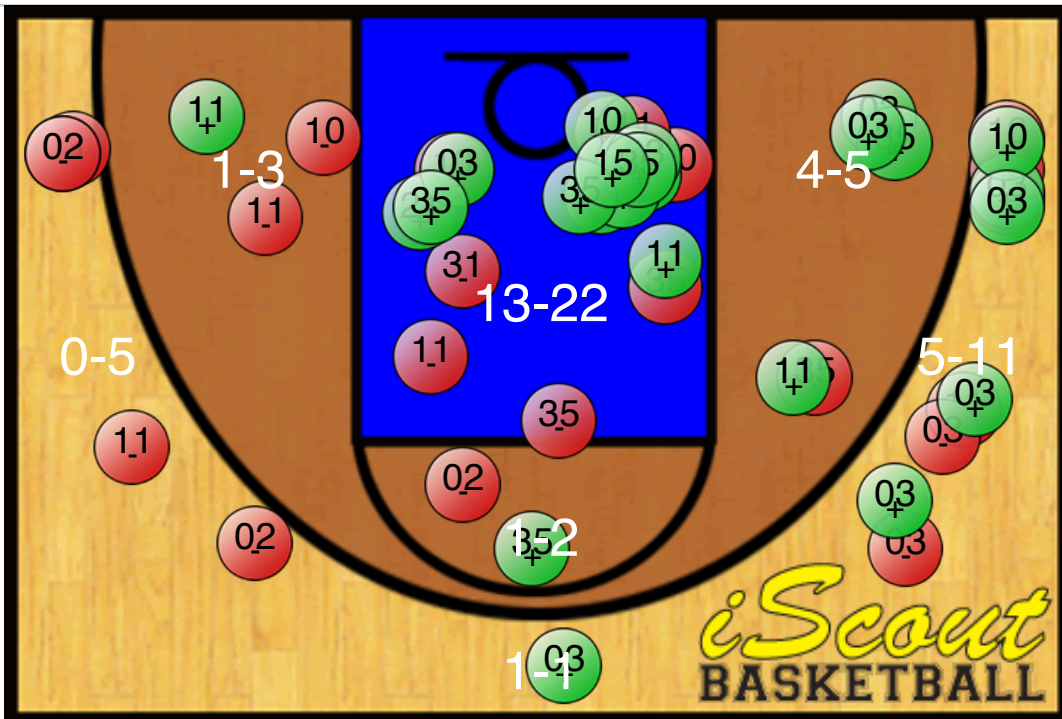

Harrison High School Hoyas

Teams	HARR - DR PH	Season	HILT: Hilton Invitational
Date	1/21/12 2:30 PM	League	HILT: Hilton Invitational
Type	Tournament	Location	Norcross High School

Scoring

2FG	3FG	Overall
19(32) 59%	6(17) 35%	25(49) 51%