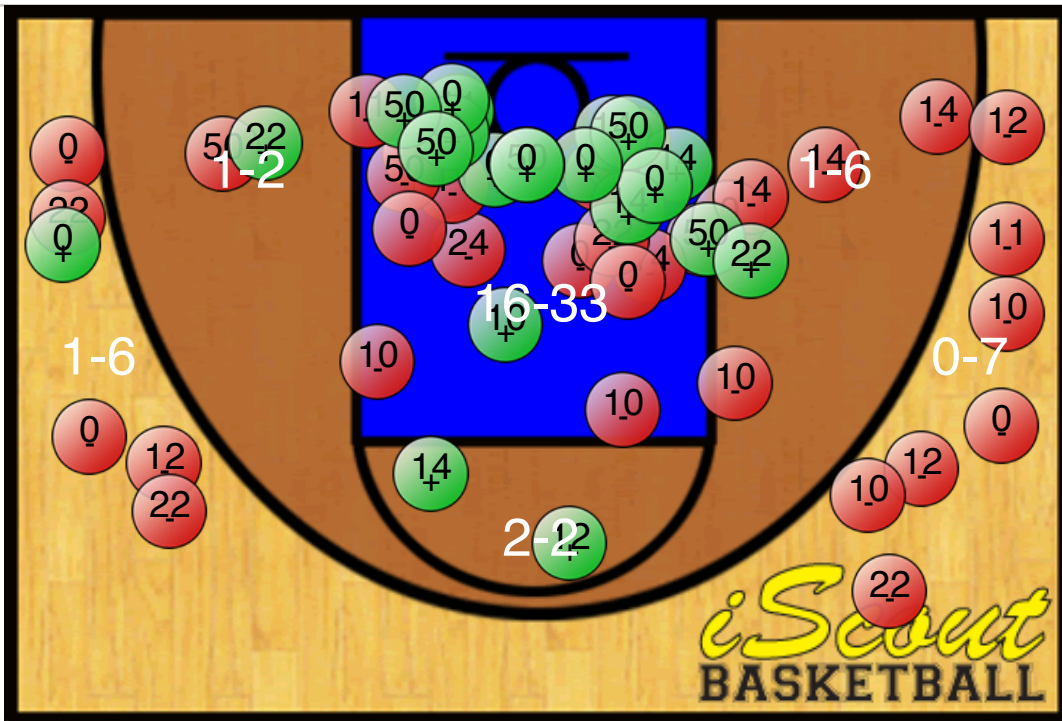

Wheeler High School

Teams	WHEEL - OLYMP	Season	HILT: Hilton Invitational
Date	1/21/12 5:45 PM	League	HILT: Hilton Invitational
Type	Tournament	Location	Norcross High School

Scoring

2FG	3FG	Overall
20(43) 46%	1(13) 7%	21(56) 37%