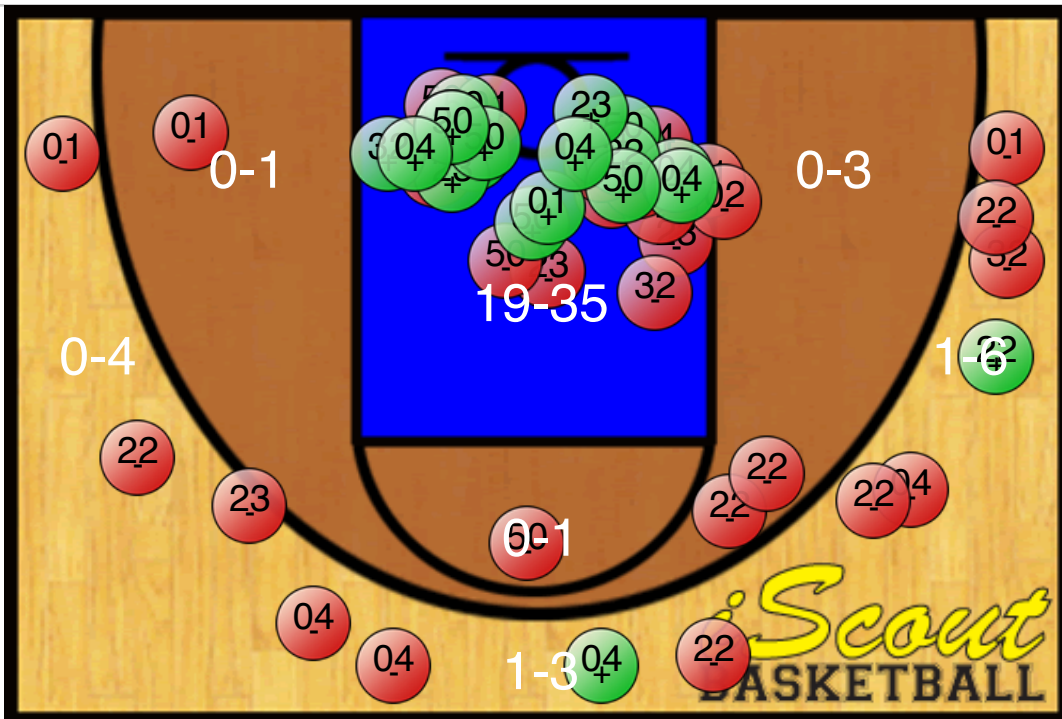

Norcross High School Blue Devils

Teams	NORC - CHAR	Season	HILT: Hilton Invitational
Date	1/21/12 7:00 PM	League	HILT: Hilton Invitational
Type	Tournament	Location	Norcross High School

Scoring

2FG	3FG	Overall
19(40) 47%	2(13) 15%	21(53) 39%