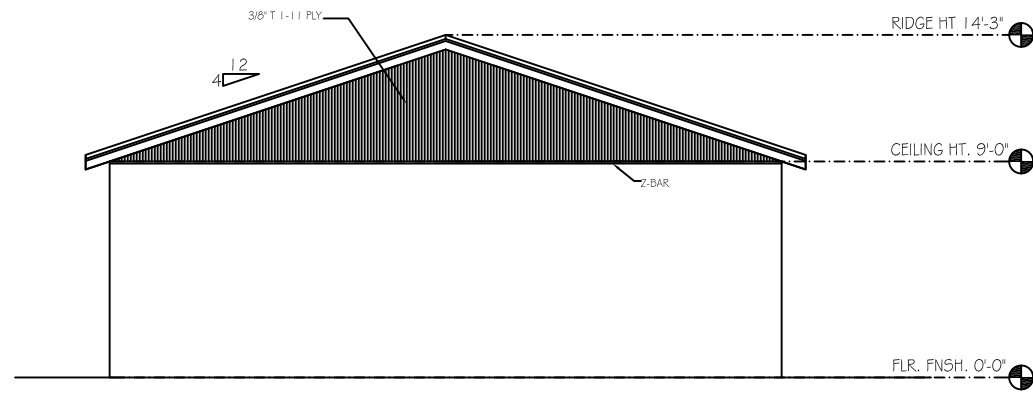

ELEV. 1 PG. 1 OF 5  
SCALE: 1/8" = 1'-0"

# LAZARIAN WORLD CHURCH/COMMUNITY CENTER

ELEV. 2  
SCALE: 1/8" = 1'-0"

PG. 2 OF 5

ELEV. 3 PG. 3 OF 5  
SCALE: 1/8" = 1'-0"

ELEV. 4 PG. 4 OF 5  
SCALE: 1/8" = 1'-0"

FLOOR PLAN PG. 5 OF 5  
 SCALE: 1/8" = 1'-0"