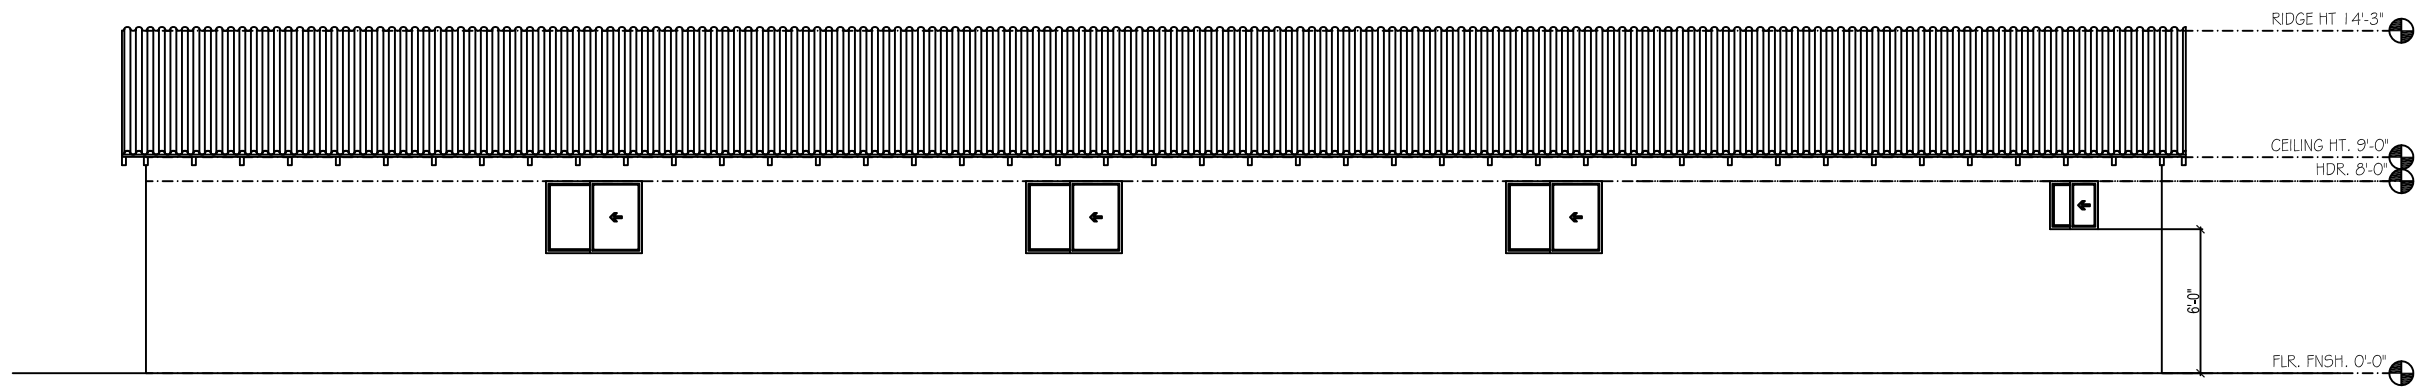

# LAZARIAN WORLD CHURCH/COMMUNITY CENTER

ELEV. 2  
SCALE: 1/8" = 1'-0"

PG. 2 OF 5

ELEV. 3 PG. 3 OF 5  
SCALE: 1/8" = 1'-0"

ELEV. 4 PG. 4 OF 5  
SCALE: 1/8" = 1'-0"

FLOOR PLAN PG. 5 OF 5  
 SCALE: 1/8" = 1'-0"