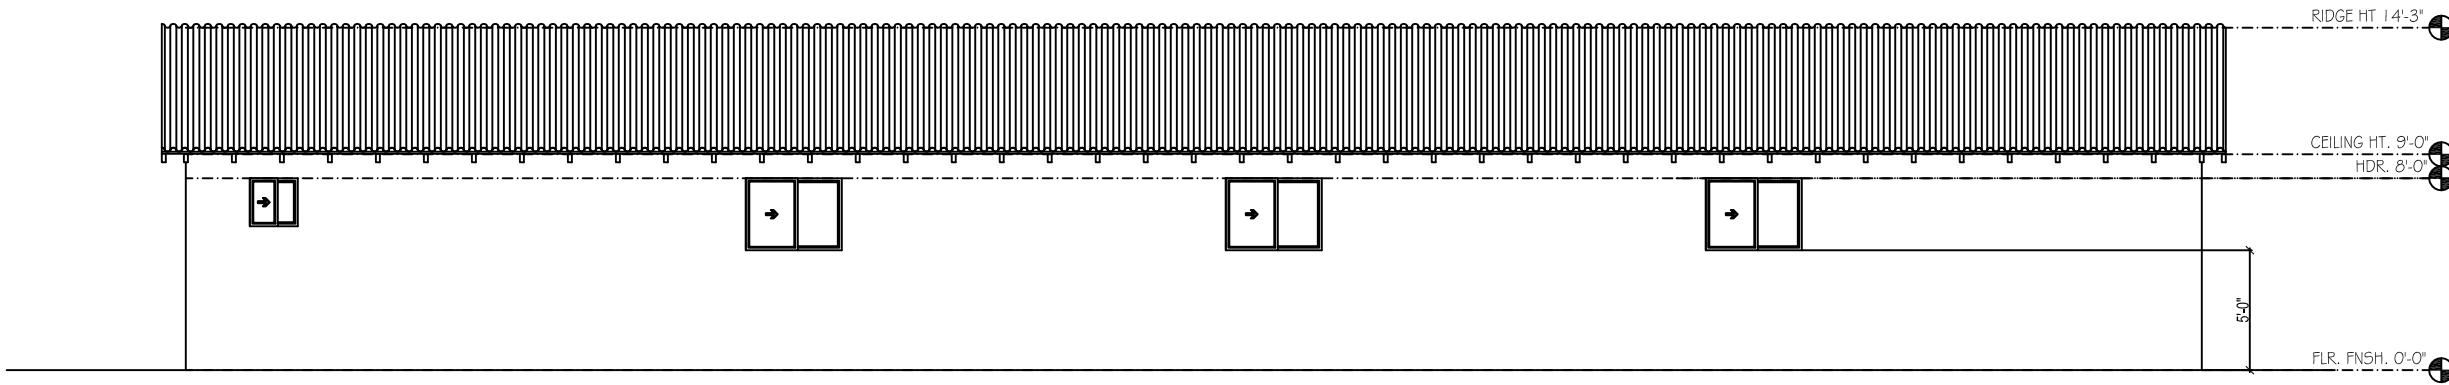

ELEV. 1 PG. 1 OF 5  
SCALE: 1/8" = 1'-0"

# LAZARIAN WORLD CHURCH/COMMUNITY CENTER

ELEV. 2  
SCALE: 1/8" = 1'-0"

PG. 2 OF 5

ELEV. 3 PG. 3 OF 5  
SCALE: 1/8" = 1'-0"

ELEV. 4 PG. 4 OF 5  
SCALE: 1/8" = 1'-0"

FLOOR PLAN PG. 5 OF 5  
 SCALE: 1/8" = 1'-0"