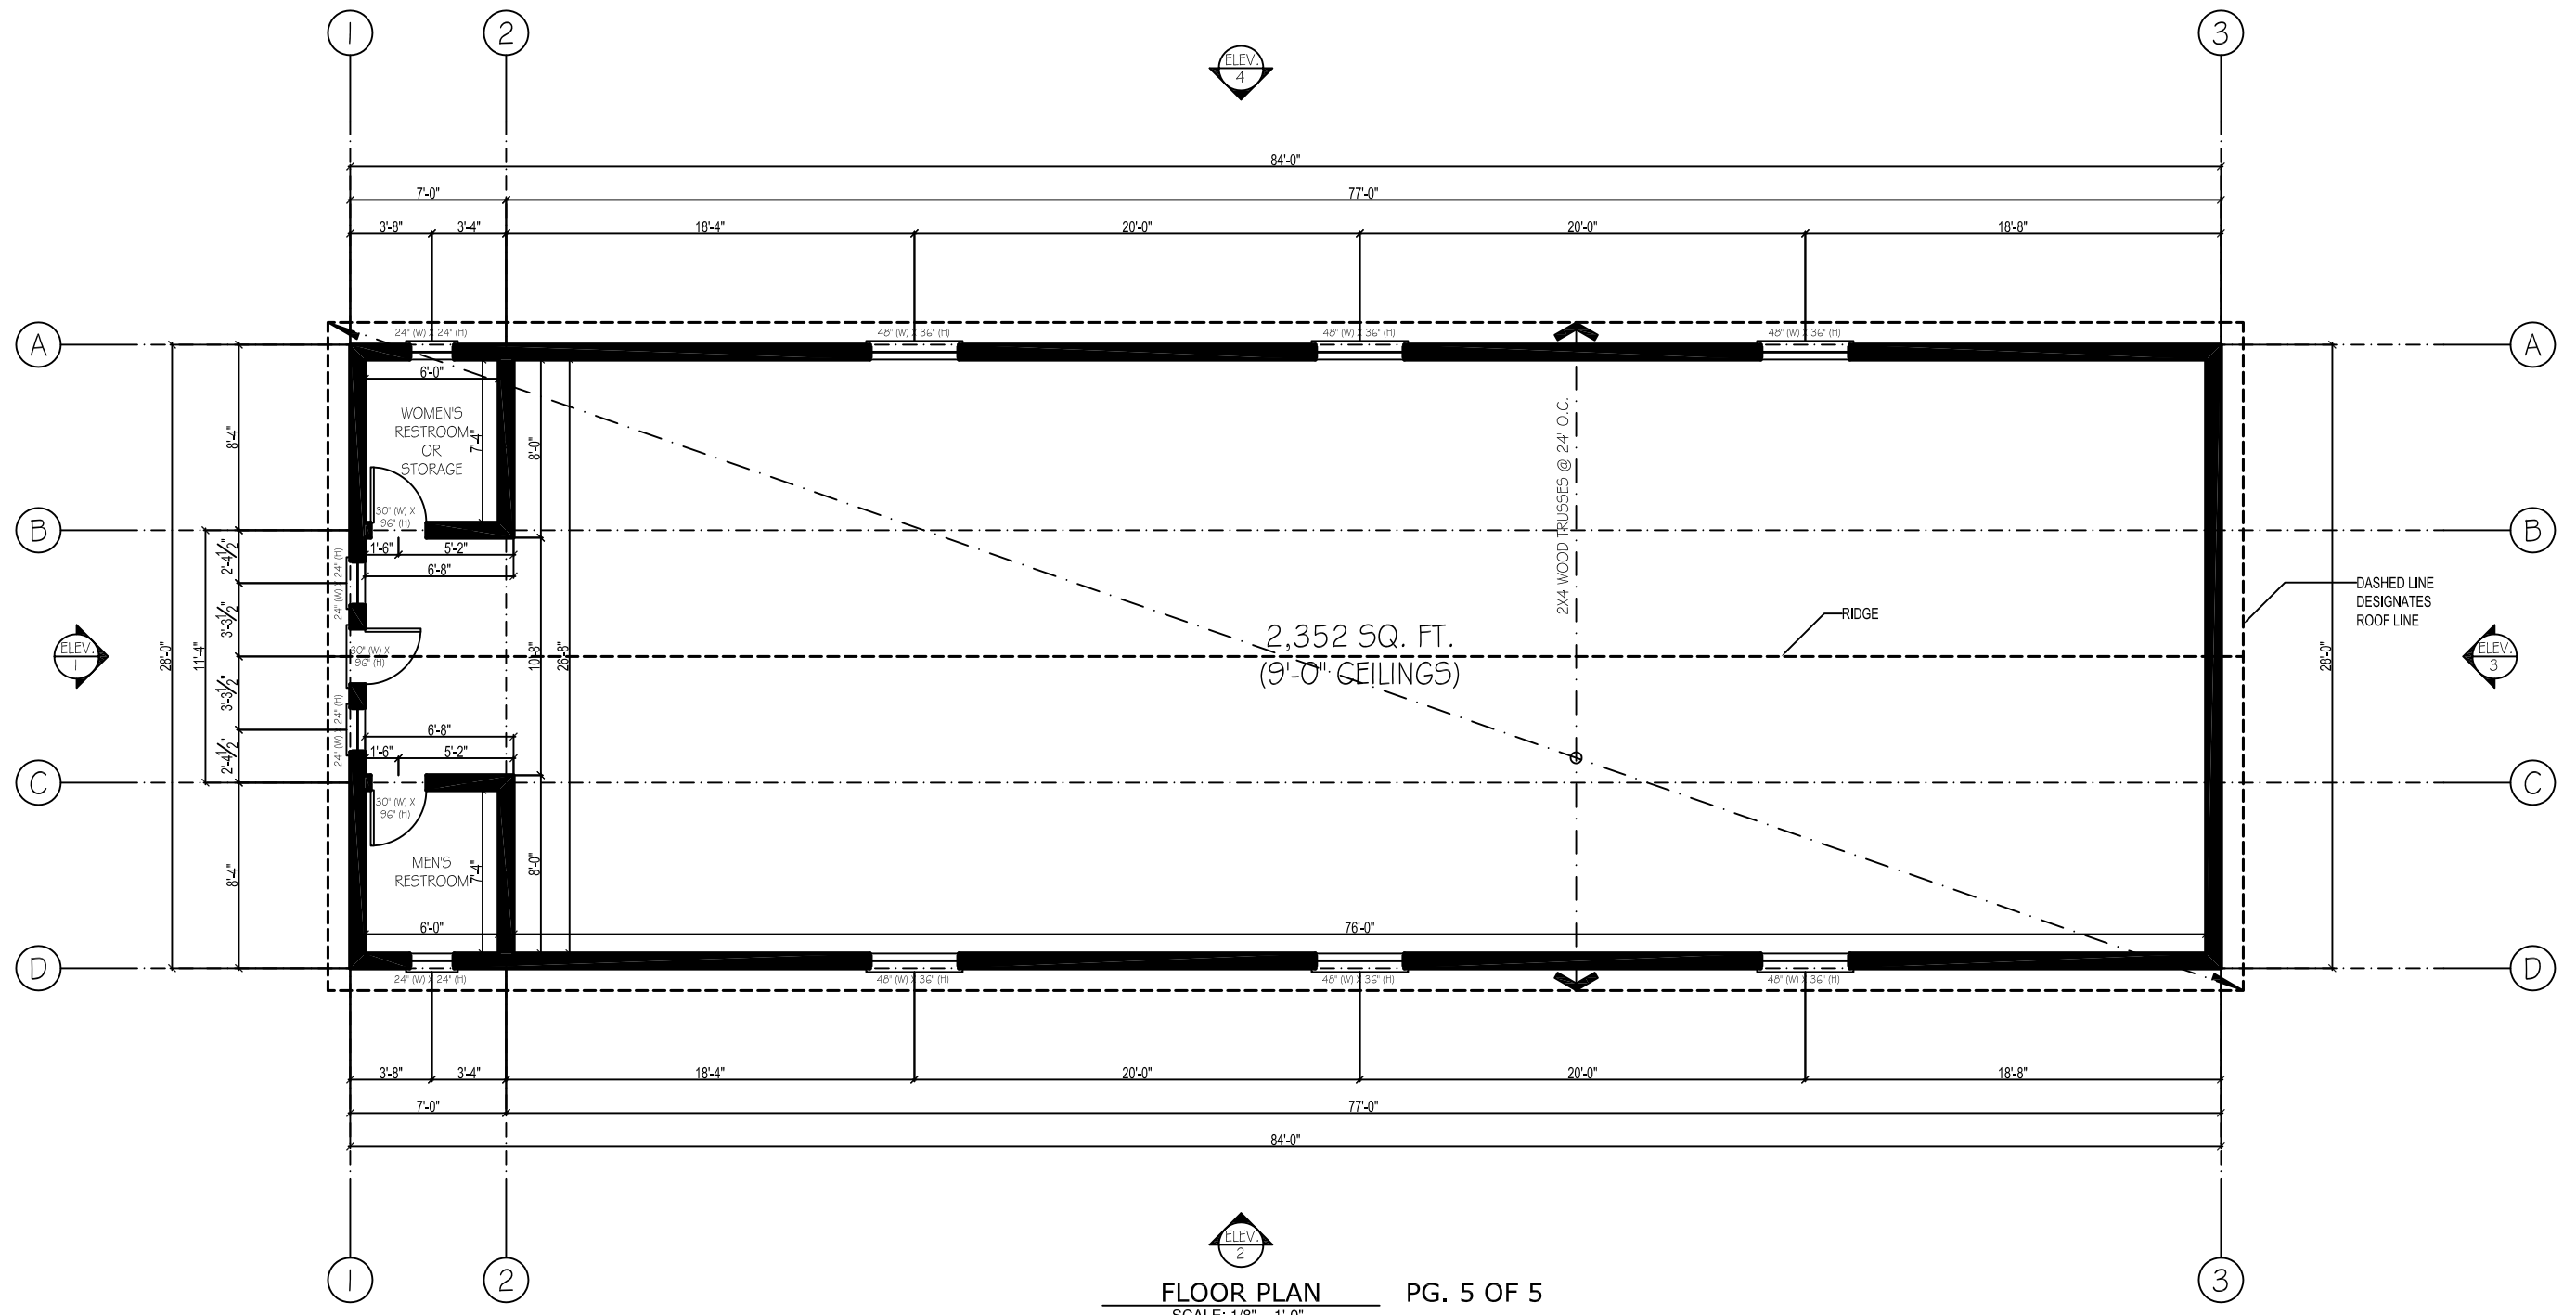

ELEV. 1 PG. 1 OF 5  
SCALE: 1/8" = 1'-0"

# LAZARIAN WORLD CHURCH/COMMUNITY CENTER

ELEV. 2  
SCALE: 1/8" = 1'-0"

PG. 2 OF 5

ELEV. 3 PG. 3 OF 5  
SCALE: 1/8" = 1'-0"

ELEV. 4 PG. 4 OF 5  
SCALE: 1/8" = 1'-0"

FLOOR PLAN PG. 5 OF 5  
 SCALE: 1/8" = 1'-0"