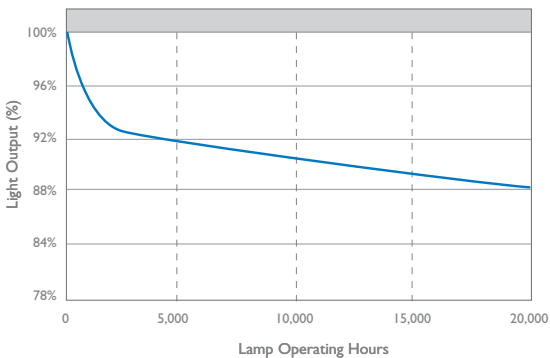

88% Lumen Maintenance

Philips PL-T Instant On Lamps