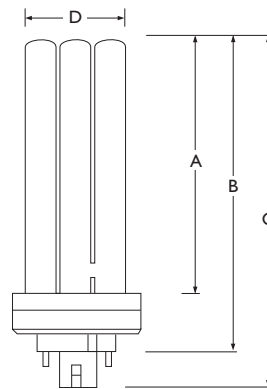

PHILIPS

sense and simplicity

Philips PL-T Instant On Compact Fluorescent Lamps featuring ALTO® Lamp Technology

Ordering, Electrical and Technical Data (Subject to change without notice)

Product Number	Ordering Code	Nom. Watts	Base	Pack. Qty.	Color Temp. (Kelvin)	MOL (In.)	Rated Avg. Life (Hrs.)		Approx. Initial Lumens ³	Design Lumens ⁴	CRI	Lumen Maint.
							3-Hr. Start ¹	12-Hr. Start ²				
I4992-2	PL-T 13W/827/X/4P/ALTO	13	Gx24q-1	10	2700	4 ³ / ₁₆	16,000	20,000	900	825	82	88%
I4995-4	PL-T 13W/841/X/4P/ALTO	13	Gx24q-1	10	4100	4 ³ / ₁₆	16,000	20,000	900	825	82	88%
I4923-7	PL-T 18W/827/X/4P/ALTO	18	Gx24q-2	10	2700	4 ³ / ₈	16,000	20,000	1200	1020	82	88%
I4926-0	PL-T 18W/841/X/4P/ALTO	18	Gx24q-2	10	4100	4 ³ / ₈	16,000	20,000	1200	1020	82	88%
I4928-6	PL-T 26W/827/X/4P/ALTO	26	Gx24q-3	10	2700	5	16,000	20,000	1800	1530	82	88%
I4931-0	PL-T 26W/841/X/4P/ALTO	26	Gx24q-3	10	4100	5	16,000	20,000	1800	1530	82	88%

Run-Up

Philips PL-T Instant On Lamps

Dimensions

	13W	18W	26W
A	2.6"/66.7mm	2.8"/71.7mm	3.4"/86.7mm
B	3.6"/91mm	3.8"/96mm	4.4"/111mm
C	4.2"/106.7mm	4.4"/111.7mm	5"/126.7mm
D	1.6"/41mm	1.6"/41mm	1.6"/41mm

88% Lumen Maintenance