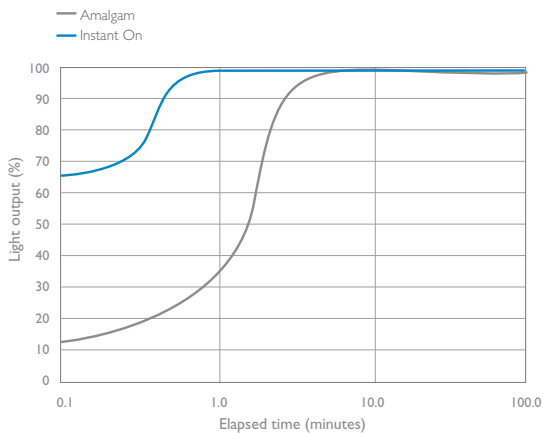

1) Average life under specified test conditions with lamps turned off and restarted no more frequently than once every 3 operating hours. Lamp life is appreciably longer if lamps are started less frequently.
2) Average life under engineering data with lamps turned off and restarted once every 12 operating hours.
3) Approximate initial lumens. The lamp lumen output is based upon lamp performance after 100 hours of operating life, when the output is measured during operation on a reference ballast under standard laboratory conditions. For expected lamp lumen output, commercial ballast manufacturers can advise the appropriate ballast factor for each of their ballasts when they are informed of the designated lamp. The ballast factor is a multiplier applied to the designated lamp lumen output.
4) Design lumens are the approximate lamp lumen output at 40% of the lamp's rated average life. This output is based upon measurements obtained during lamp operation on a reference ballast under standard laboratory conditions.

Run-Up

Philips PL-T Instant On Lamps