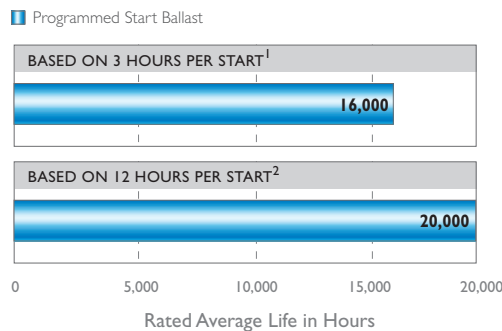

Rated Average Life

Philips PL-T Instant On Lamps

© 2009 Philips Lighting Company. All rights reserved.
Printed in USA 12/09
P-6060
www.philips.com

Philips Lighting Company
200 Franklin Square Drive
Somerset, NJ 08873
1-800-555-0050
A Division of Philips Electronics North America Corporation

Philips Lighting
281 Hillmount Road
Markham, Ontario
Canada L6C 2S3
1-800-555-0050
A Division of Philips Electronics Ltd.