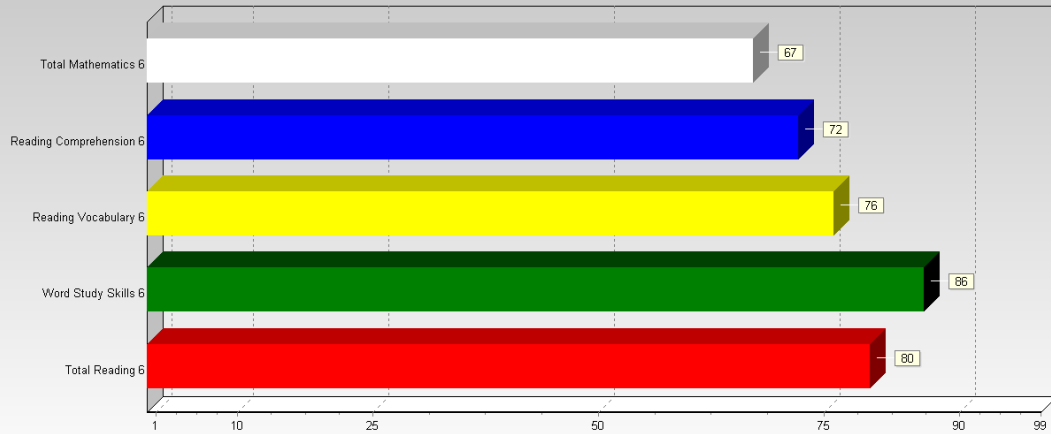

PR of Mean NCE

Stanford Achievement Test Series, 10th Edition
ACSI Grade 2 [Primary 2] Apr 09

Spring 2002 National Norms

Copyright © 2005 by NCS Pearson, Inc. Stanford 10 normative data copyright © 2002 by NCS Pearson, Inc. All rights reserved.