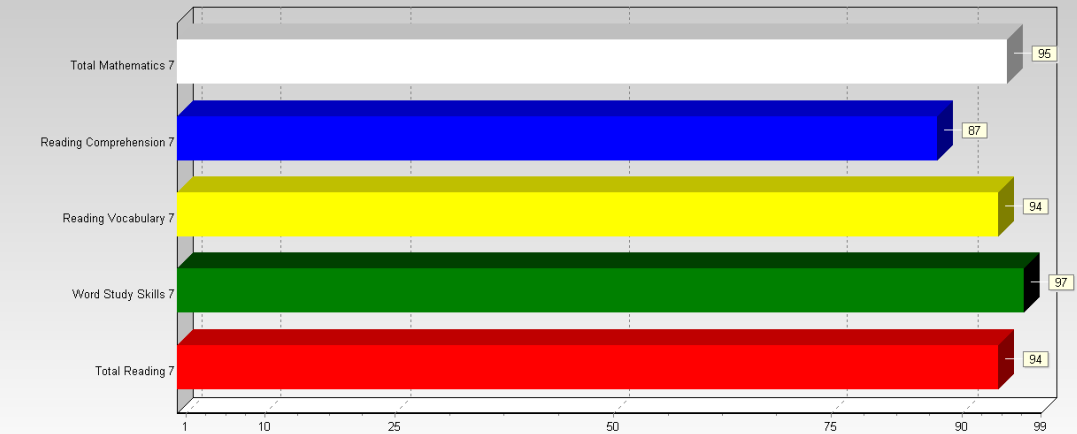

PR of Mean NCE

Stanford Achievement Test Series, 10th Edition
ACSI Grade 3 [Primary 3] Apr 09

Spring 2002 National Norms

Copyright © 2005 by NCS Pearson, Inc. Stanford 10 normative data copyright © 2002 by NCS Pearson, Inc. All rights reserved.