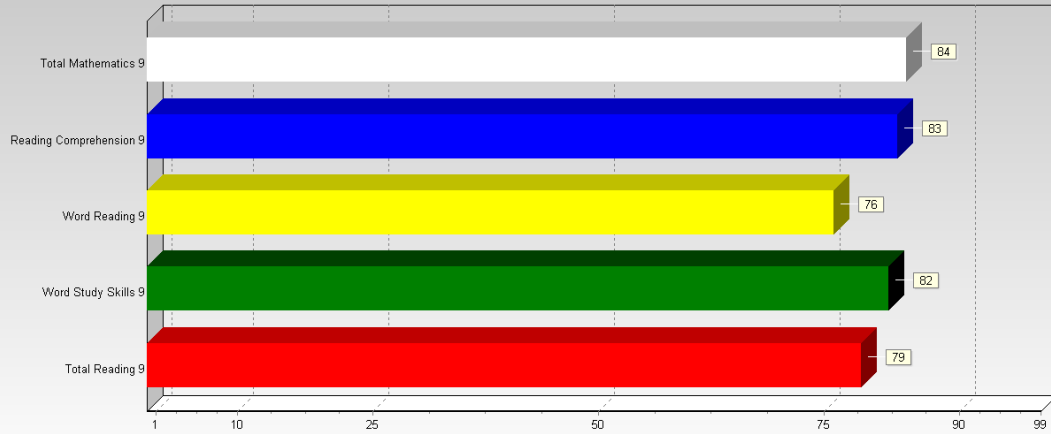

PR of Mean NCE

Stanford Achievement Test Series, 10th Edition
ACSI Grade 1 [Primary 1] Apr 09

Spring 2002 National Norms

Copyright © 2005 by NCS Pearson, Inc. Stanford 10 normative data copyright © 2002 by NCS Pearson, Inc. All rights reserved.