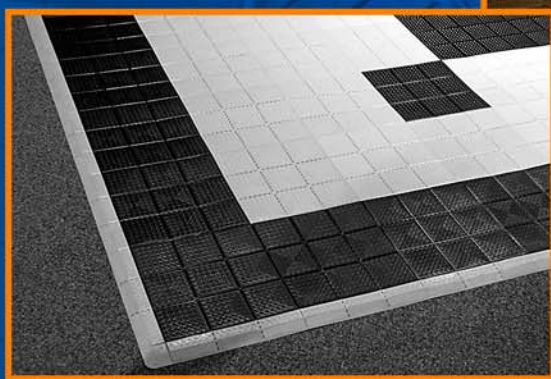

The Fast-Flor Diamond tile system is a floating interlocking floor system - great for garages, basements, decks, balconies, and trade shows.

Laying the plastic 12" x 12" tiles is fast and easy.

Individual tiles are snapped together to form a continuous surface that is durable and comfortable.

Features and Benefits

- Great Looks - Covers and beautifies existing floors
- Comfortable - Nice to work and stand on
- Versatile - Can be laid over old, worn and uneven surfaces
- Drainage - Perforations in tile allow water/moisture to drain
- Warm - Helps keep floor warm in winter, cool in summer
- Bright - Enhances your car, furniture and equipment
- Value - Adds value to your existing home or business
- Fast - Quick installation, takes hours...not days
- Colours - Create interesting patterns and designs
- Save - Do it yourself and save - it's easy!

Visit www.garagewares.com and create your own floor pattern!

Many Uses

- Basements
- Laundry rooms
- Decks
- Porches
- Balconies
- Storage sheds
- Trade shows
- Trailers
- Showrooms and more!

Quickly assemble a great looking floor for your trade show