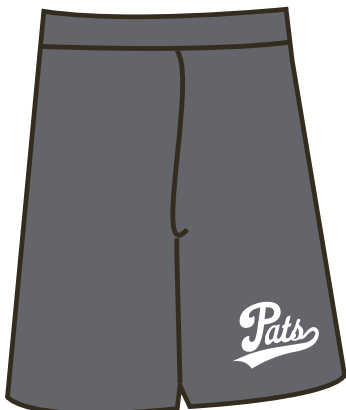

# BECKMAN

B A S E B A L L

## SPIRIT PACK 2021

Navy Dri Fit Short Sleeve

Graphite Dri Fit Short Sleeve

Dri Fit Navy Long Sleeve

Dri Fit Graphite Long Sleeve

Navy Long Sleeve Cotton

Shadow Gray Long Sleeve  
new era

Navy Thermal Long Sleeve

Iron Gray Pocket Short

Navy Pocket Short

Badger Navy  
Sweatpant