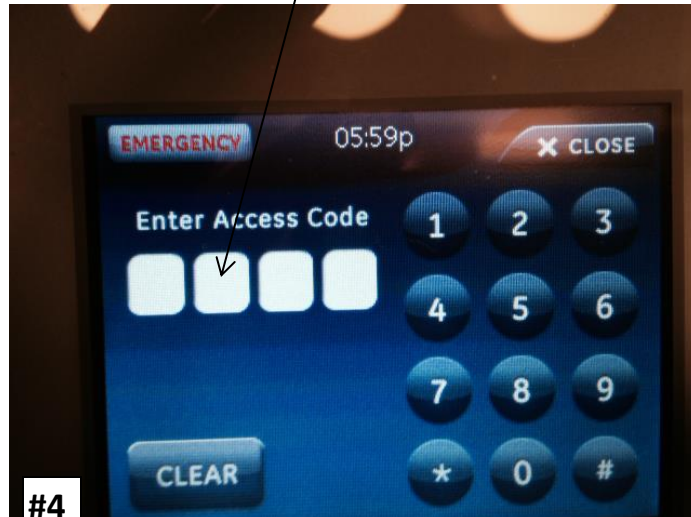

Emergency Buttons & Sounder

To access Police, Fire, and Medical buttons press "Emergency" button in upper left corner of the screen.

Panic(Medical), Police and Fire buttons are accessible for emergency response.

During an alarm, press the large, red "ALARM" button to silence the audible sounder and automatically switch to disarm screen to enter your code.

Enter your 4-digit code to disarm system and return to main screen.

Keyfob Remote Control

Press "Lock" icon for 2 seconds to Arm security system in the "Stay" mode (doors and windows armed, motion detector is off). Press "Lock" icon a second time for 2 seconds to Arm security system in the "Away" mode (all devices including motion detector are armed).

Press "Unlock" icon for 2 seconds to Disarm security