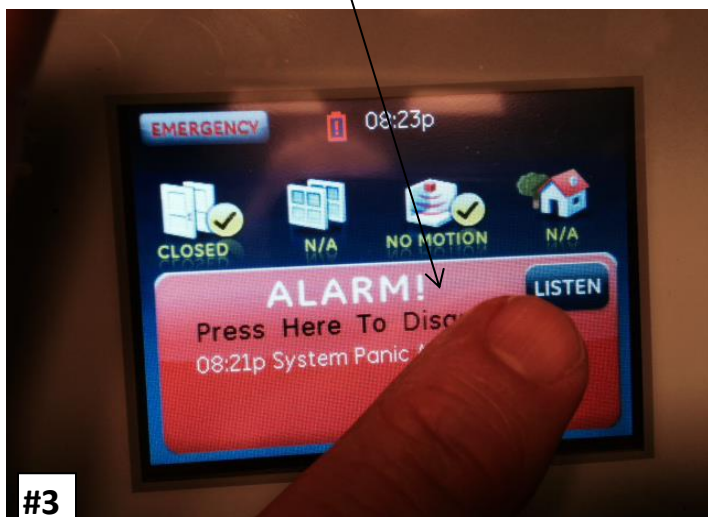

Emergency Buttons & Sounder

To access Police, Fire, and Medical buttons press "Emergency" button in upper left corner of the screen.

Panic(Medical), Police and Fire buttons are accessible for emergency response.

During an alarm, press the large, red "ALARM" button to silence the audible sounder and automatically switch to disarm screen to enter your code.

Enter your 4-digit code to disarm system and return to main screen.

Keyfob Remote Control

Press "Lock" icon for 2 seconds to Arm security system in the "Stay" mode (doors and windows armed, motion detector is off). Press "Lock" icon a second time for 2 seconds to Arm security system in the "Away" mode (all devices including motion detector are armed).

Press "Unlock" icon for 2 seconds to Disarm security