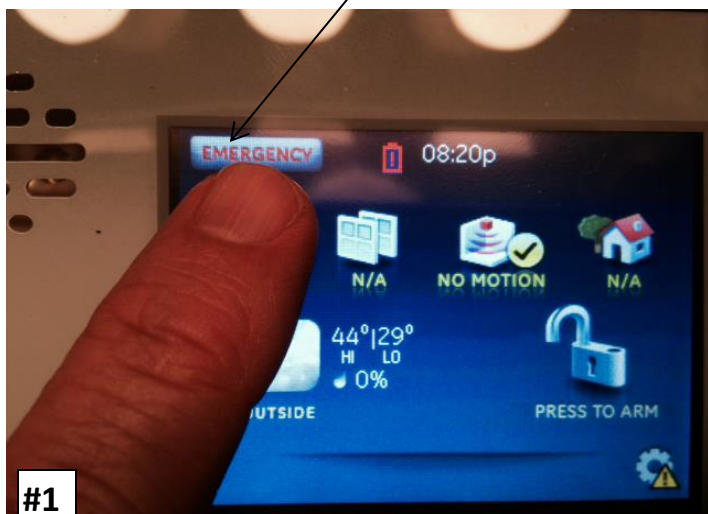

Emergency Buttons & Sounder

To access Police, Fire, and Medical buttons press "Emergency" button in upper left corner of the screen.

Panic(Medical), Police and Fire buttons are accessible for emergency response.

During an alarm, press the large, red "ALARM" button to silence the audible sounder and automatically switch to disarm screen to enter your code.

Enter your 4-digit code to disarm system and return to main screen.

Keyfob Remote Control

Press "Lock" icon for 2 seconds to Arm security system in the "Stay" mode (doors and windows armed, motion detector is off). Press "Lock" icon a second time for 2 seconds to Arm security system in the "Away" mode (all devices including motion detector are armed).

Press "Unlock" icon for 2 seconds to Disarm security