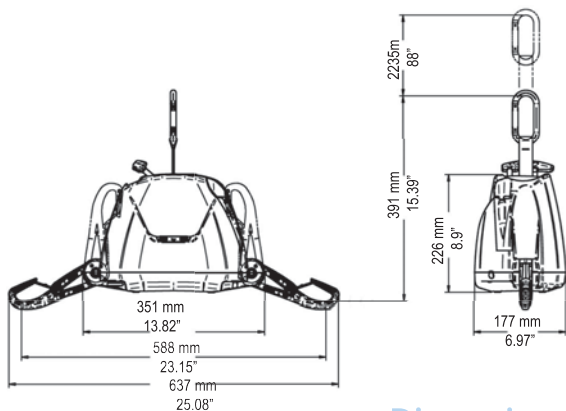

Portable Ceiling Lift V3

Dimensions

Exploded View

Common Spare Parts

a	362.01365	Strap
b	E0006	Gear motor
c	E6585 (X2)	Battery