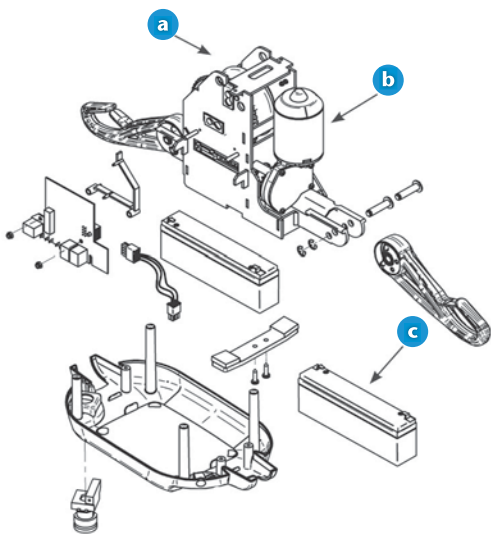

Portable Ceiling Lift V3

Dimensions

Exploded View

Common Spare Parts

a	362.01365	Strap
b	E0006	Gear motor
c	E6585 (X2)	Battery