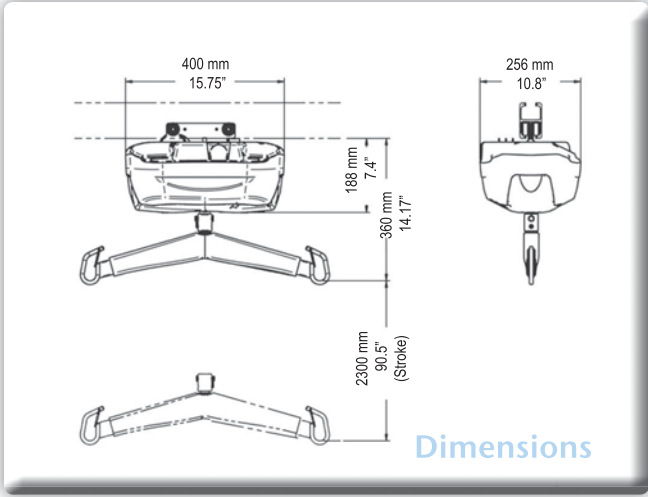

Fixed Ceiling Lift V4

Common Spare Parts

- | | | |
|---|----------------|---------|
| a | 362.14000 | Strap |
| b | 403.10500 (x2) | Battery |