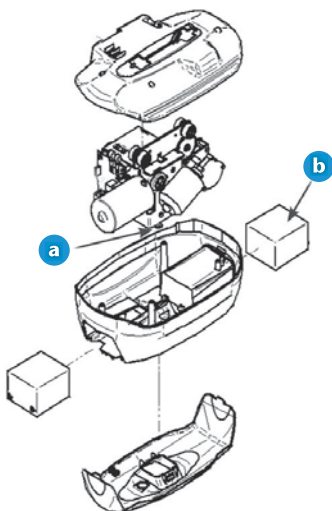

Fixed Ceiling Lift V4i

Dimensions

Exploded View

Common Spare Parts

a	362.14000	Strap
b	403.10500 (x2)	Battery