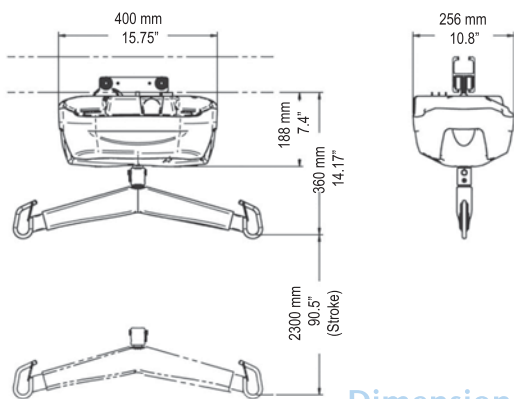

Fixed Ceiling Lift V4i

Dimensions

Exploded View

Common Spare Parts

a	362.14000	Strap
b	403.10500 (x2)	Battery