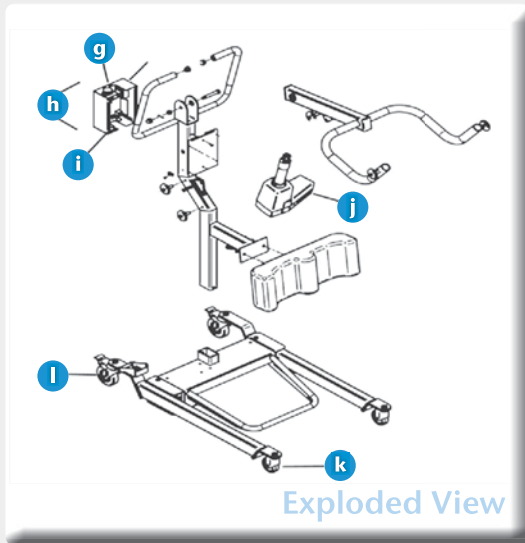

Floor lift Ergostand

Description		min		max	
		cm	in	cm	in
a	Hoisting height at connecting points	52	20.5	179	70.5
		cm	in		
b	Base height	140	55		
c	Total lift height	11	4.25		
d	Base total length	125	49		
e	External base width (legs closed)	61	24		
e	External base width (legs open)	108	42.5		
f	Internal base width (legs closed)	51	20		
f	Internal base width (legs open)	20	38.5		

Common spare parts

g	A6700	Circuit board - Control box
h	A0150 (X1)	Battery
i	E6760-4F	Circuit board - Charger
j	700.06610-1	Actuator
k	000.06000	Caster Front 3" (7.62 cm)
l	000.06010	Caster back 4" (10.16 cm)