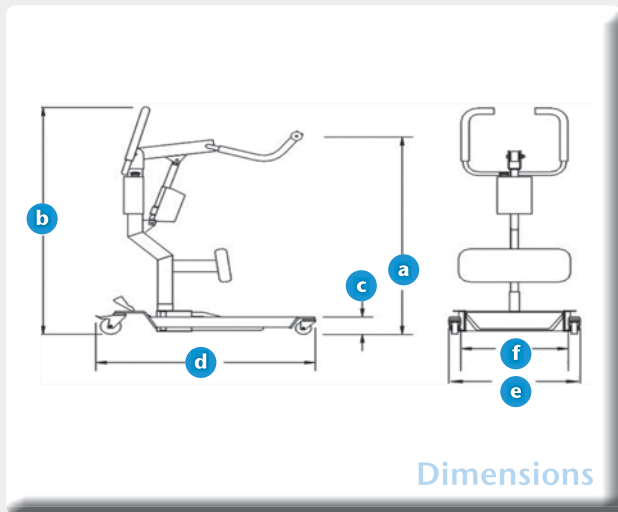

Floor lift Ergostand

Description		min		max	
		cm	in	cm	in
a	Hoisting height at connecting points	52	20.5	179	70.5
		cm	in		
b	Base height	140	55		
c	Total lift height	11	4.25		
d	Base total length	125	49		
e	External base width (legs closed)	61	24		
e	External base width (legs open)	108	42.5		
f	Internal base width (legs closed)	51	20		
f	Internal base width (legs open)	20	38.5		

Common spare parts

g	A6700	Circuit board - Control box
h	A0150 (X1)	Battery
i	E6760-4F	Circuit board - Charger
j	700.06610-1	Actuator
k	000.06000	Caster Front 3" (7.62 cm)
l	000.06010	Caster back 4" (10.16 cm)