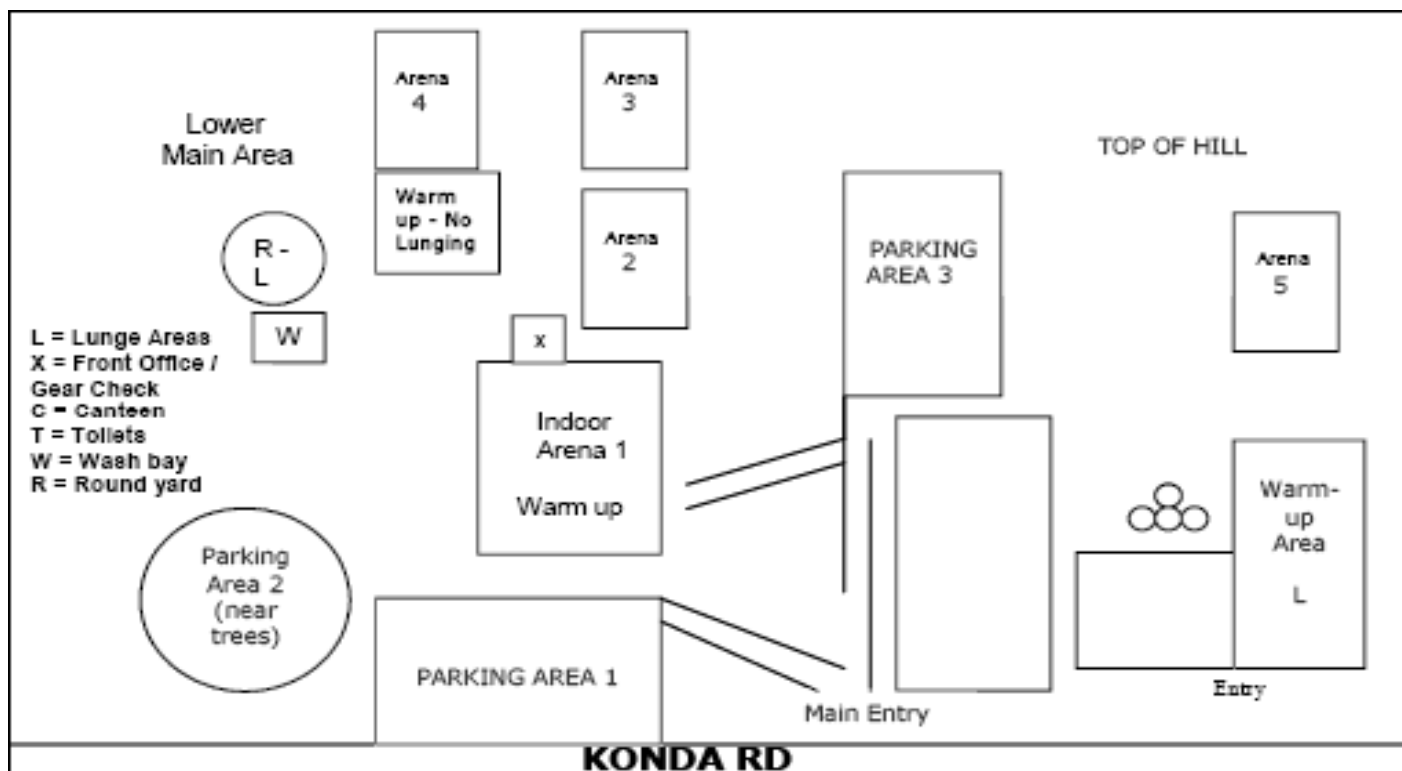

HEALTH & HYGIENE

All attendees should use their own feed bins and water buckets. Toilets are located in the indoor arena near the canteen.

PET & CHILDREN POLICY

Dogs are not welcome at Il Cadore so please leave your pets at home. Children should be supervised by an adult at all times. Care must be taken when walking around Il Cadore grounds and near arenas to ensure utmost safety for all involved.

TEST SHEETS

Test sheets will be available at the completion of each test when scoring is concluded and judges have signed them off.

HELPERS / VOLUNTEERS

Many hands make light work! Please let us know if you/or a family member are able to help out on the day – we need pencilers, gear check stewards, runners and general duties. Thank you!

WEATHER

To check for any weather cancellations please go to: www.somersbyequestrianclub.org.au or check the SEC Facebook page for regular status updates.

If unsure text Heidi on 0424613844 but please check the Facebook page first.

MAP

For the benefit of all riders and spectators, please take the time to familiarise yourself with Il Cadore's layout. Refer to the map below for guidance.