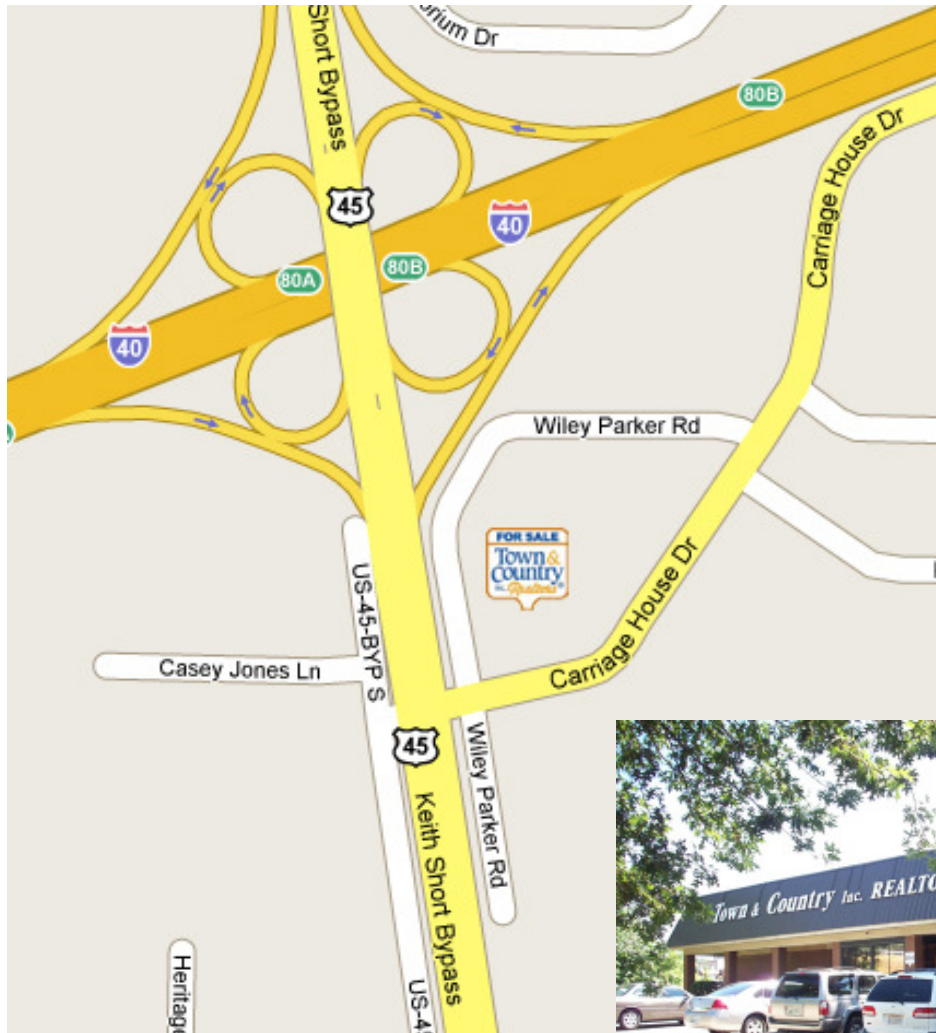

# Directions to Town & Country Inc., Realtors Jackson, TN

If you're on I-40 exit at 80 A drive to the first traffic signal turn left which is Carriage House Drive, continue on Carriage House Drive approximately  $\frac{1}{4}$  mile and take the first left which is Wiley Parker Road, continue along Wiley Parker Road approximately  $\frac{1}{4}$  mile and Town & Country will be on your left.

If you're driving on the U.S. 45 Bypass from the South, watch for a McDonald's on the right. (It is one block North of Old Hickory Boulevard.) At the "McDonald's intersection" turn right, which is Carriage House Drive, and continue  $\frac{1}{4}$  mile and take the first left which is Wiley Parker Road, continue along this road for approximately  $\frac{1}{4}$  mile and Town & Country is on the left.