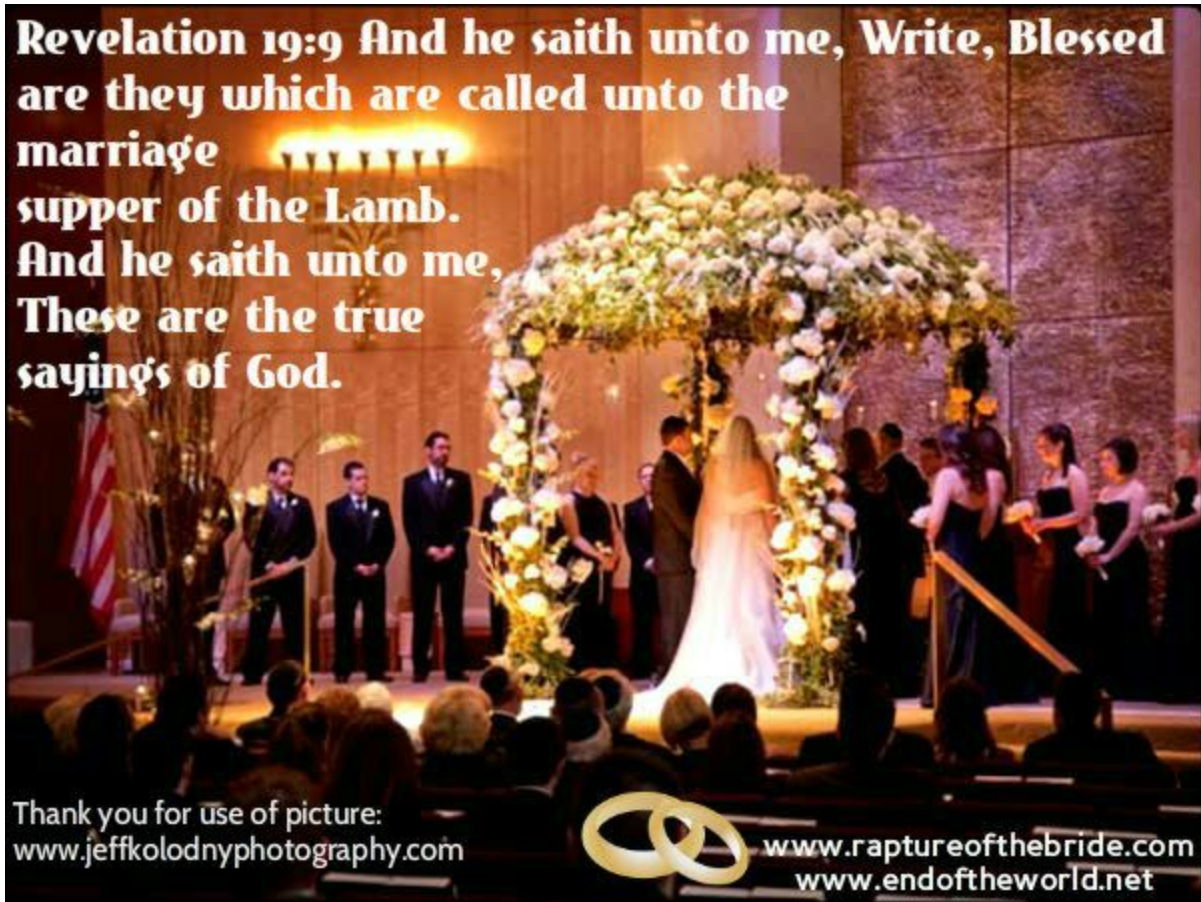

Jesus is coming back soon, get ready.....

Revelation 19:9 And he saith unto me, Write, Blessed are they which are called unto the marriage supper of the Lamb. And he saith unto me, These are the true sayings of God.

Thank you for use of picture:
www.jeffkolodnyphotography.com

www.raptureofthebride.com
www.endoftheworld.net