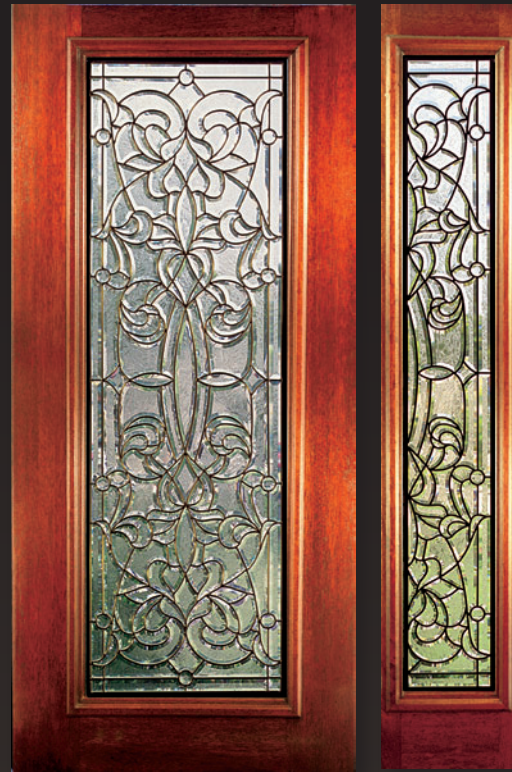

6' 8" Full Lite Glue Chip Door & Sidelite

THESE BEAUTIFUL SOLID MAHOGANY DOORS WITH FULLY BEVELED GLASS PANELS ARE AVAILABLE PRE-HUNG OR INDIVIDUALLY IN ANY CONFIGURATION SHOWN BELOW. SIDELITES ARE AVAILABLE IN 12" AND 14" WIDTHS. ALL BEVEL KING® DOORS ARE MANUFACTURED TO THE MOST EXACTING STANDARDS SO YOU CAN REST ASSURED OF SUPERB QUALITY AND LONG-TERM SATISFACTION. ALL GLASS PANELS ARE DOUBLE INSULATED FOR SUPERIOR ENERGY EFFICIENCY AND ADDED SECURITY.