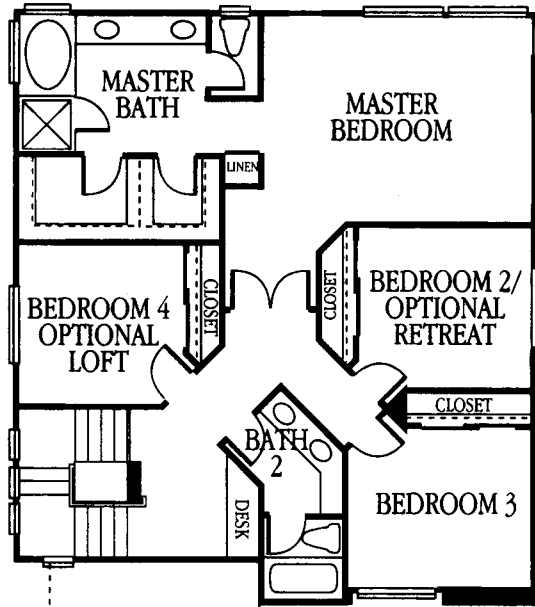

Plan Two Reverse

4 Bedrooms

2 1/2 Bathrooms

Optional Retreat, Loft & Bonus Rooms

2,242 Square Feet

OPTIONAL
BONUS
ROOM 2

SECOND FLOOR

OPTIONAL
LOFT

OPTIONAL
RETREAT

OPTIONAL
BONUS
ROOM 2

FIRST FLOOR