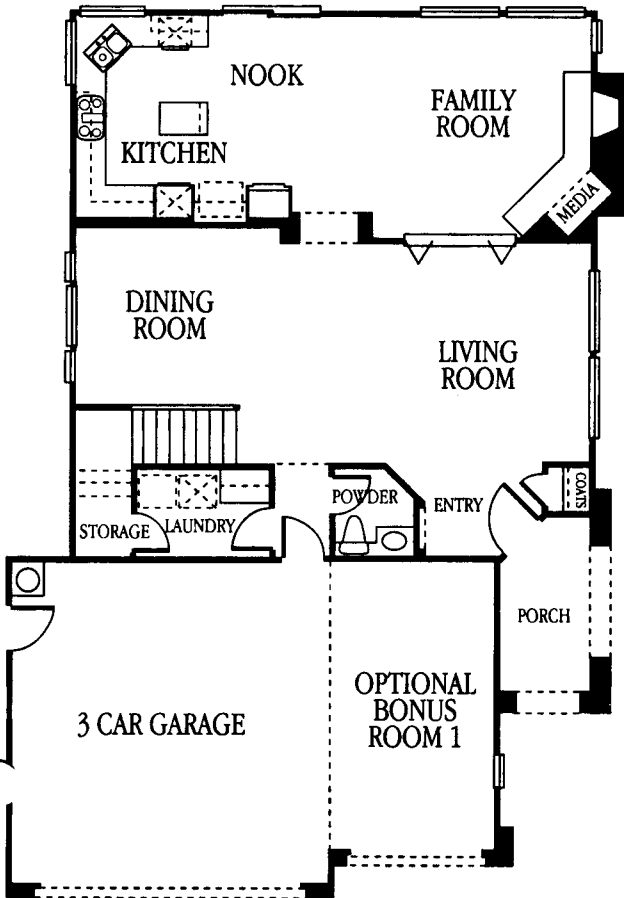

Plan Two Reverse

4 Bedrooms

2 1/2 Bathrooms

Optional Retreat, Loft & Bonus Rooms

2,242 Square Feet

OPTIONAL
BONUS
ROOM 2

SECOND FLOOR

OPTIONAL
LOFT

OPTIONAL
RETREAT

OPTIONAL
BONUS
ROOM 2

FIRST FLOOR