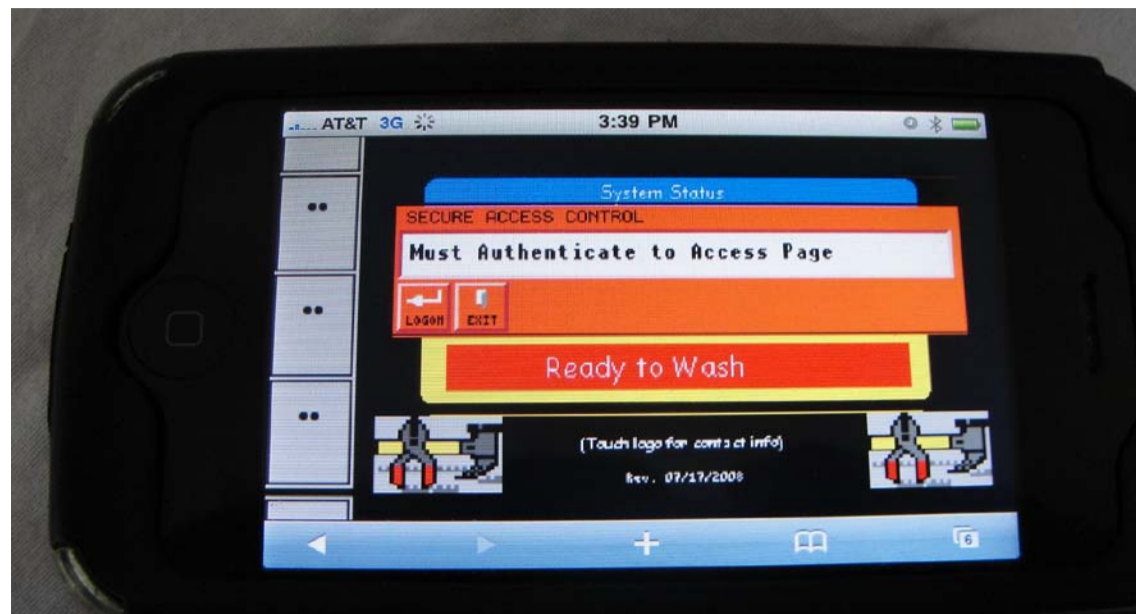

X-STREAM TOUCHLESS WASH

View your Redlion Screen from your X-Stream ANYWHERE in the world! Forget the computer... Use your web based Cell Phone to control your wash anywhere in the world! Login, Monitor Inputs and Outputs, Re-program, Check Status, See Faults and Reset!

Simply put your wash's IP address in your phone's browser, provide the Login credentials and you are Ready!

Once logged-in, select the screens you want to see from the System Menu Screen. From this screen, navigate throughout all available screens. Touch the Run Wash screen, you may enable a wash and the 'GREEN' light outside your bay will turn ON a wash as you are rolling up to it!

Touching the System Set-up Screen from the Menu will bring up this screen. Here change any system set-up value you want with the touch of your finger! No need to call your distributor or factory and 'pay' them to make a change. Change your dryer 'runtime' from 90 seconds to 60... Just do it, instantly!

Want to change a wash's program on your X-Stream? No Problem! From this Screen, select the wash you want to change. There are 4 washes which you can offer your customers.

Once you select the Wash # program you want to change, this screen pops up. Simply touch the box and a sub-menu pops up, make your selection and change the programming instantly, yourself! Want to add 'Double Wheel Cleaner Day' on Tuesday's as a promotion... log in with your phone Tuesday morning and just do it! Log back in Wednesday morning and reverse!