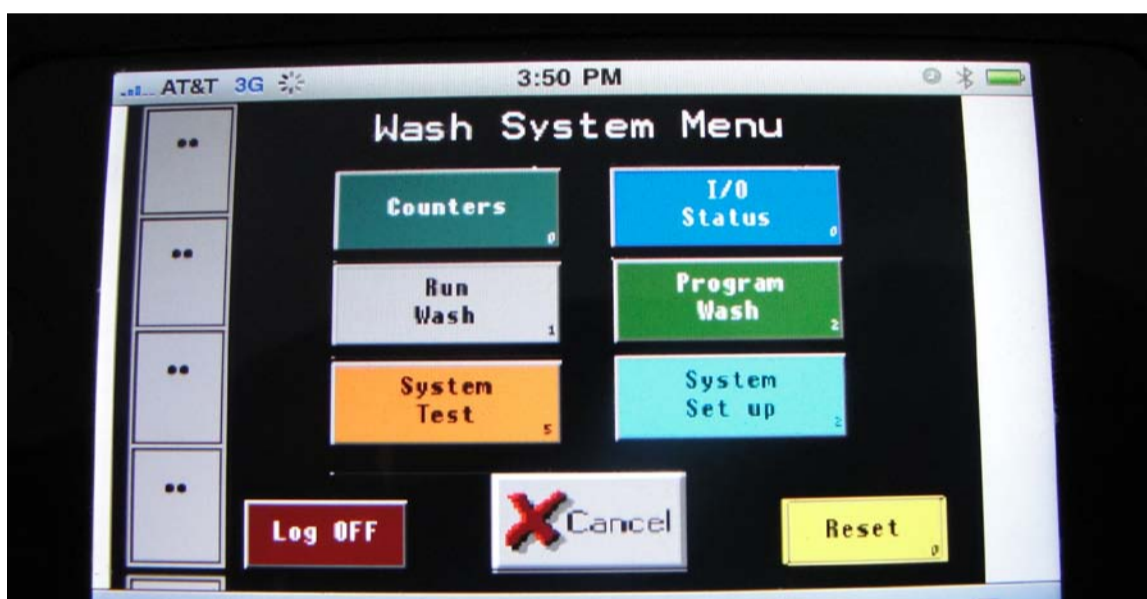

X-STREAM TOUCHLESS WASH

View your Redlion Screen from your X-Stream ANYWHERE in the world! Forget the computer... Use your web based Cell Phone to control your wash anywhere in the world! Login, Monitor Inputs and Outputs, Re-program, Check Status, See Faults and Reset!

Simply put your wash's IP address in your phone's browser, provide the Login credentials and you are Ready!

Once logged-in, select the screens you want to see from the System Menu Screen. From this screen, navigate throughout all available screens. Touch the Run Wash screen, you may enable a wash and the 'GREEN' light outside your bay will turn ON a wash as you are rolling up to it!

Touching the System Set-up Screen from the Menu will bring up this screen. Here change any system set-up value you want with the touch of your finger! No need to call your distributor or factory and 'pay' them to make a change. Change your dryer 'runtime' from 90 seconds to 60... Just do it, instantly!

Want to change a wash's program on your X-Stream? No Problem! From this Screen, select the wash you want to change. There are 4 washes which you can offer your customers.

Once you select the Wash # program you want to change, this screen pops up. Simply touch the box and a sub-menu pops up, make your selection and change the programming instantly, yourself! Want to add 'Double Wheel Cleaner Day' on Tuesday's as a promotion... log in with your phone Tuesday morning and just do it! Log back in Wednesday morning and reverse!