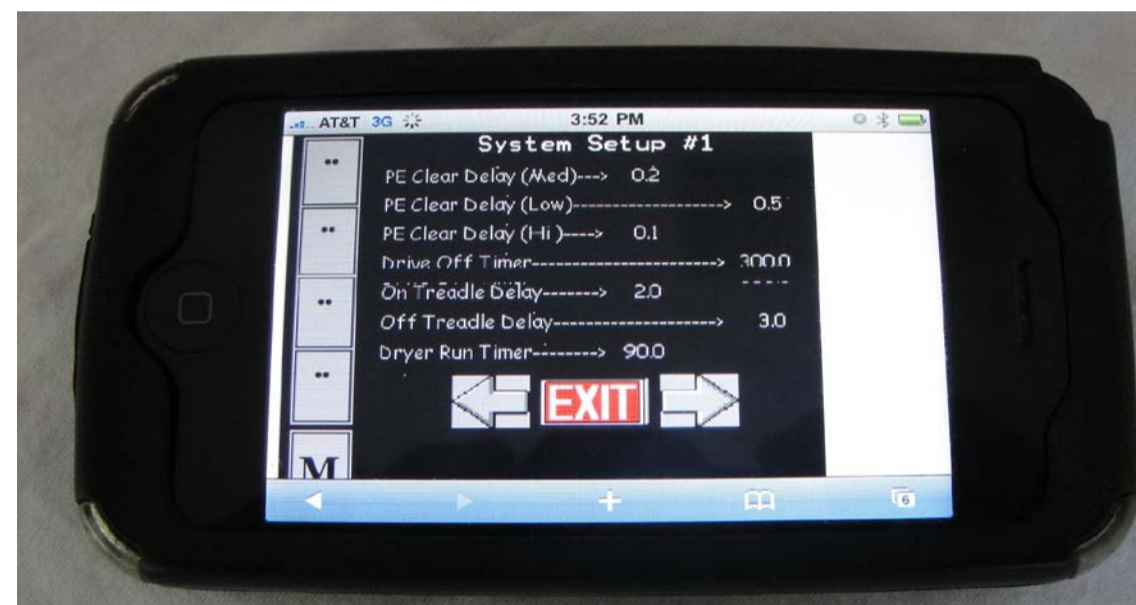

X-STREAM TOUCHLESS WASH

View your Redlion Screen from your X-Stream ANYWHERE in the world! Forget the computer... Use your web based Cell Phone to control your wash anywhere in the world! Login, Monitor Inputs and Outputs, Re-program, Check Status, See Faults and Reset!

Simply put your wash's IP address in your phone's browser, provide the Login credentials and you are Ready!

Once logged-in, select the screens you want to see from the System Menu Screen. From this screen, navigate throughout all available screens. Touch the Run Wash screen, you may enable a wash and the 'GREEN' light outside your bay will turn ON a wash as you are rolling up to it!

Touching the System Set-up Screen from the Menu will bring up this screen. Here change any system set-up value you want with the touch of your finger! No need to call your distributor or factory and 'pay' them to make a change. Change your dryer 'runtime' from 90 seconds to 60... Just do it, instantly!

Want to change a wash's program on your X-Stream? No Problem! From this Screen, select the wash you want to change. There are 4 washes which you can offer your customers.

Once you select the Wash # program you want to change, this screen pops up. Simply touch the box and a sub-menu pops up, make your selection and change the programming instantly, yourself! Want to add 'Double Wheel Cleaner Day' on Tuesday's as a promotion... log in with your phone Tuesday morning and just do it! Log back in Wednesday morning and reverse!