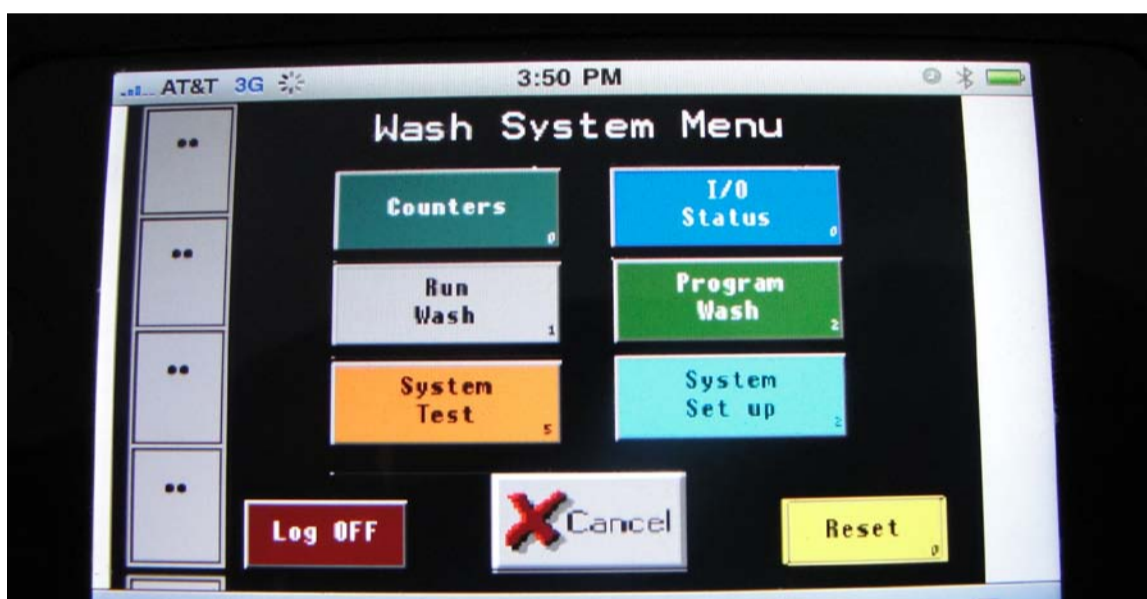

X-STREAM TOUCHLESS WASH

View your Redlion Screen from your X-Stream ANYWHERE in the world! Forget the computer... Use your web based Cell Phone to control your wash anywhere in the world! Login, Monitor Inputs and Outputs, Re-program, Check Status, See Faults and Reset!

Simply put your wash's IP address in your phone's browser, provide the Login credentials and you are Ready!

Once logged-In, select the screens you want to see from the System Menu Screen. From this screen, navigate throughout all available screens. Touch the Run Wash screen, you may enable a wash and the 'GREEN' light outside your bay will turn ON a wash as you are rolling up to it!

Touching the System Set-up Screen from the Menu will bring up this screen. Here change any system set-up value you want with the touch of your finger! No need to call your distributor or factory and 'pay' them to make a change. Change your dryer 'runtime' from 90 seconds to 60... Just do it, instantly!

Want to change a wash's program on your X-Stream? No Problem! From this Screen, select the wash you want to change. There are 4 washes which you can offer your customers.

Once you select the Wash # program you want to change, this screen pops up. Simply touch the box and a sub-menu pops up, make your selection and change the programming instantly, yourself! Want to add 'Double Wheel Cleaner Day' on Tuesday's as a promotion... log in with your phone Tuesday morning and just do it! Log back in Wednesday morning and reverse!