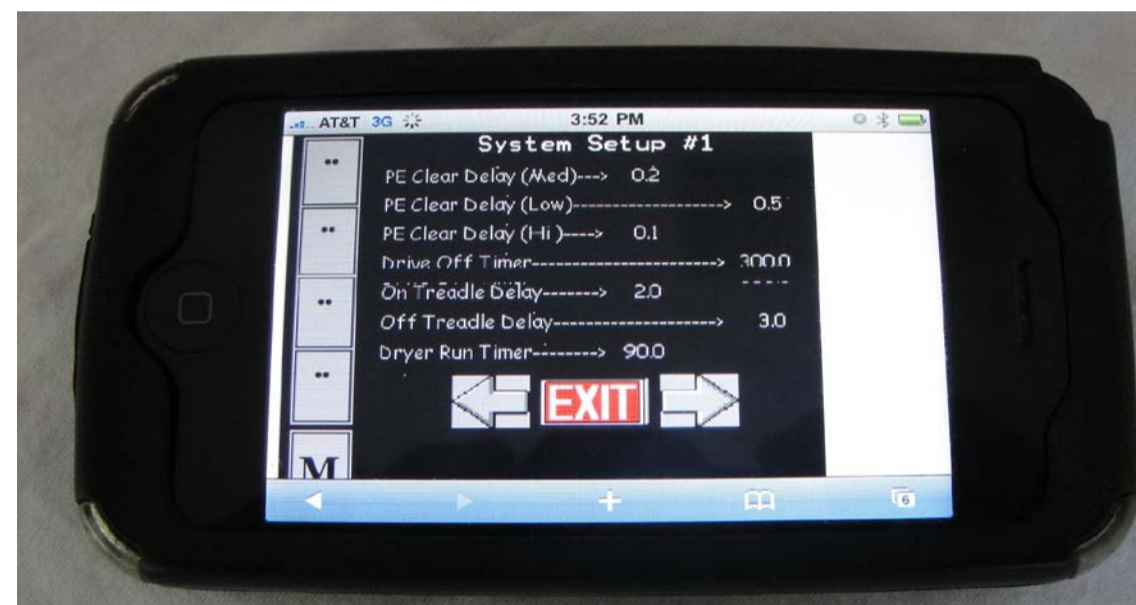

X-STREAM TOUCHLESS WASH

View your Redlion Screen from your X-Stream ANYWHERE in the world! Forget the computer... Use your web based Cell Phone to control your wash anywhere in the world! Login, Monitor Inputs and Outputs, Re-program, Check Status, See Faults and Reset!

Simply put your wash's IP address in your phone's browser, provide the Login credentials and you are Ready!

Once logged-In, select the screens you want to see from the System Menu Screen. From this screen, navigate throughout all available screens. Touch the Run Wash screen, you may enable a wash and the 'GREEN' light outside your bay will turn ON a wash as you are rolling up to it!

Touching the System Set-up Screen from the Menu will bring up this screen. Here change any system set-up value you want with the touch of your finger! No need to call your distributor or factory and 'pay' them to make a change. Change your dryer 'runtime' from 90 seconds to 60... Just do it, instantly!

Want to change a wash's program on your X-Stream? No Problem! From this Screen, select the wash you want to change. There are 4 washes which you can offer your customers.

Once you select the Wash # program you want to change, this screen pops up. Simply touch the box and a sub-menu pops up, make your selection and change the programming instantly, yourself! Want to add 'Double Wheel Cleaner Day' on Tuesday's as a promotion... log in with your phone Tuesday morning and just do it! Log back in Wednesday morning and reverse!