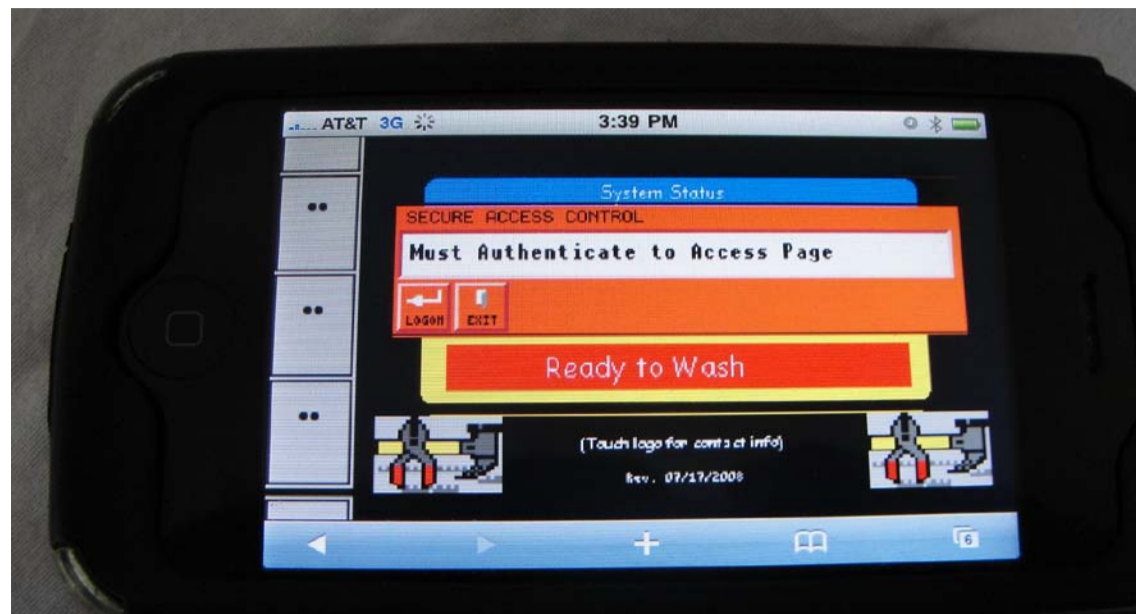

X-STREAM TOUCHLESS WASH

View your Redlion Screen from your X-Stream ANYWHERE in the world! Forget the computer... Use your web based Cell Phone to control your wash anywhere in the world! Login, Monitor Inputs and Outputs, Re-program, Check Status, See Faults and Reset!

Simply put your wash's IP address in your phone's browser, provide the Login credentials and you are Ready!

Once logged-In, select the screens you want to see from the System Menu Screen. From this screen, navigate throughout all available screens. Touch the Run Wash screen, you may enable a wash and the 'GREEN' light outside your bay will turn ON a wash as you are rolling up to it!

Touching the System Set-up Screen from the Menu will bring up this screen. Here change any system set-up value you want with the touch of your finger! No need to call your distributor or factory and 'pay' them to make a change. Change your dryer 'runtime' from 90 seconds to 60... Just do it, instantly!

Want to change a wash's program on your X-Stream? No Problem! From this Screen, select the wash you want to change. There are 4 washes which you can offer your customers.

Once you select the Wash # program you want to change, this screen pops up. Simply touch the box and a sub-menu pops up, make your selection and change the programming instantly, yourself! Want to add 'Double Wheel Cleaner Day' on Tuesday's as a promotion... log in with your phone Tuesday morning and just do it! Log back in Wednesday morning and reverse!