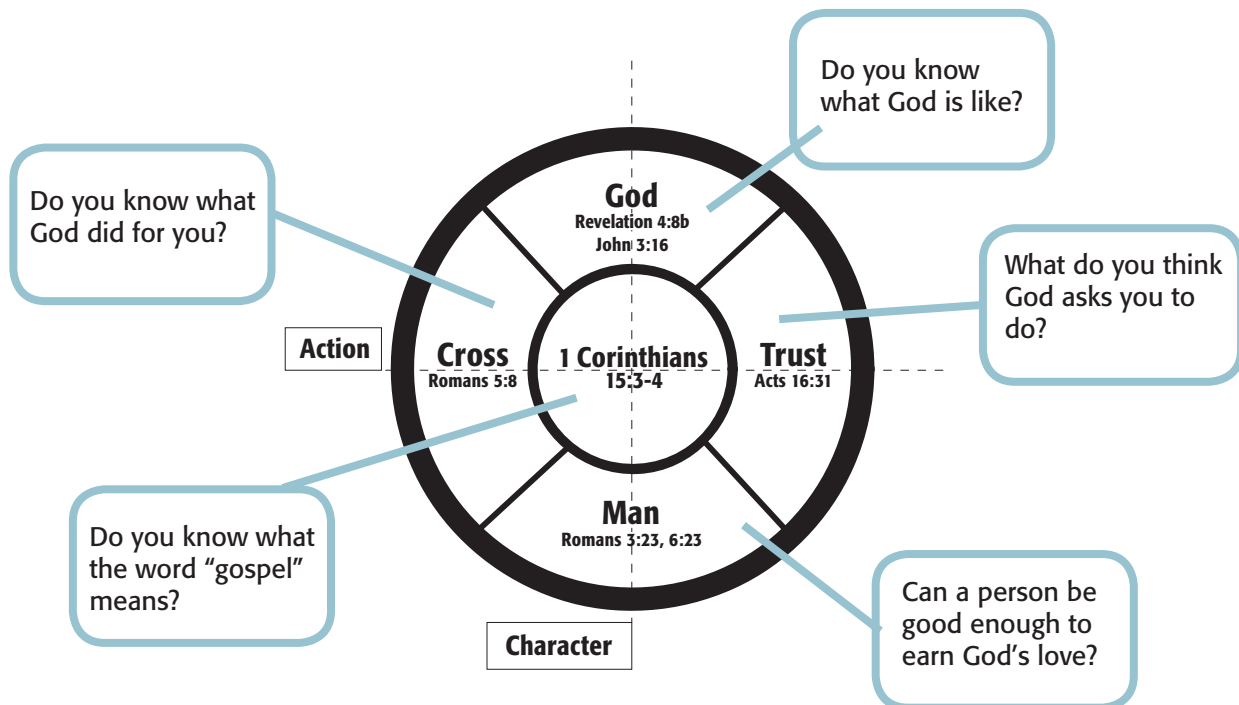

The Gospel Wheel Part 2

Find *The Gospel Wheel Part 2* interactive training module associated with this resource under the Evangelism category at awana.org/clubclinic.

! Key Principles

The Gospel Wheel is a model you can use to share the gospel clearly and accurately. It guides you in starting a conversation about the gospel and gives you options on how to continue the conversation. If you are not familiar with the Gospel Wheel, visit awana.org/clubclinic and view *The Gospel Wheel Part 1* to learn the verses and sections that make up the Gospel Wheel.

The best way to practice the Gospel Wheel is to use it in conversation. An illustration is sometimes helpful, but responding to a clubbers question or need will prove most effective.

Tips

Try these techniques when explaining the gospel.

1. Use Scripture. The real power of the Gospel Wheel is that it relies on God's own words to explain His message.
2. Give the clubber a chance to ask questions and listen to their concerns. Presenting the gospel doesn't mean you have to explain the whole thing from start to finish. Answer the clubbers questions and address their concerns.
3. Let the conversation drive your explanation of the gospel. The questions asked will guide you to the segment of the Gospel Wheel to explain first.
4. Ask some questions when sharing the gospel. Questions like these will get your clubber thinking about their own sinful nature and what God has done for them. Use the verses connected to the segment listed to clarify the answer if the clubber has trouble answering.

The goal is not to complete a flawless presentation, but to allow the Holy Spirit to compel a person to see the truth of Jesus Christ.

To hear more questions and responses, watch *The Gospel Wheel Part 2* interactive module at awana.org/clubclinic.