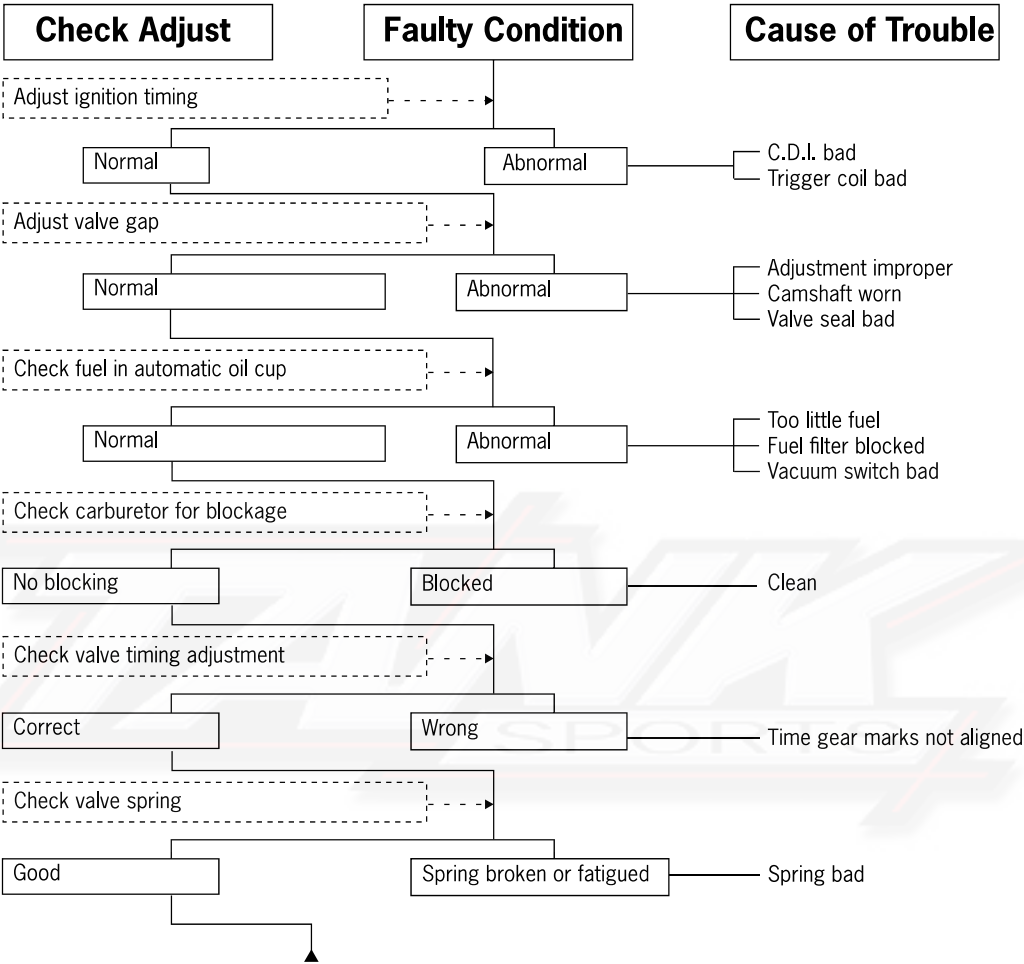

1. General Information

Trouble Shooting Guide Starter Failure or Hard Starting

1. General Information

Trouble Shooting Guide (under speed, no power)

1. General Information

Trouble Shooting Guide (under speed, no power)

1. General Information

Trouble Shooting Guide (high speed)

1. General Information

Trouble Shooting Guide-Improper Battery Charging (Battery overdischarge or overcharge)

1. General Information

Trouble Shooting Guide (no spark)