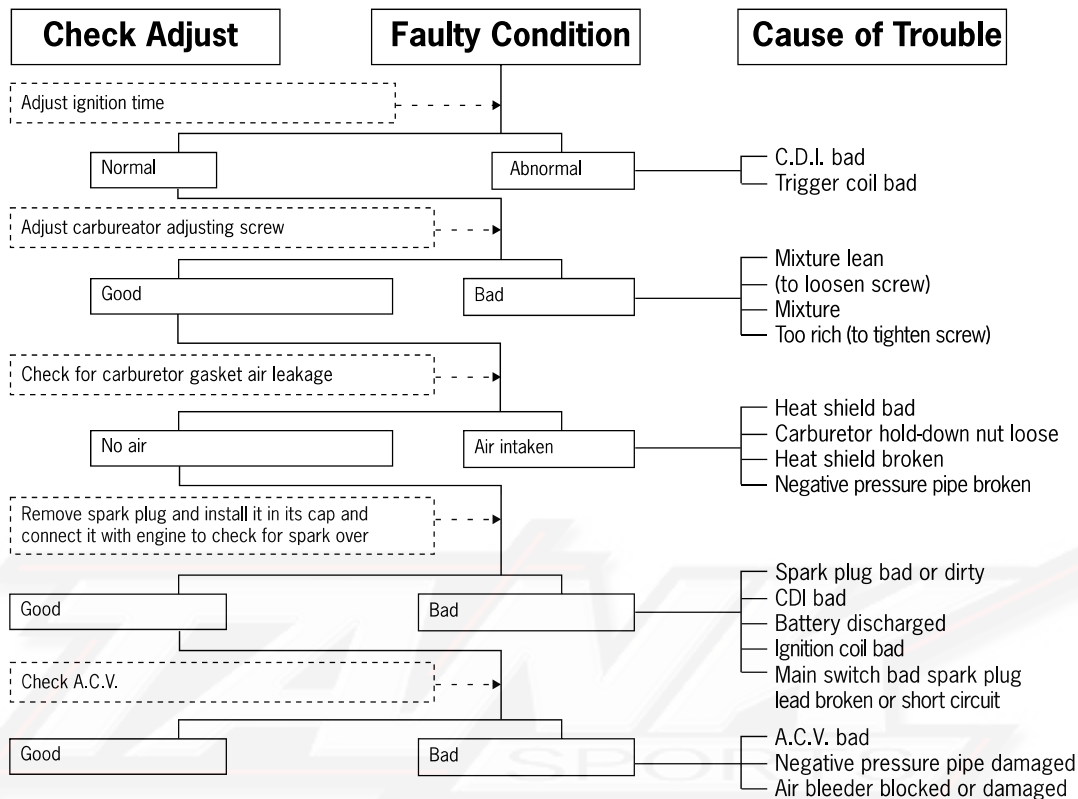

1. General Information

Trouble Shooting Guide Starter Failure or Hard Starting

1. General Information

Trouble Shooting Guide (under speed, no power)

1. General Information

Trouble Shooting Guide (under speed, no power)

1. General Information

Trouble Shooting Guide (high speed)

1. General Information

Trouble Shooting Guide-Improper Battery Charging (Battery overdischarge or overcharge)

1. General Information

Trouble Shooting Guide (no spark)