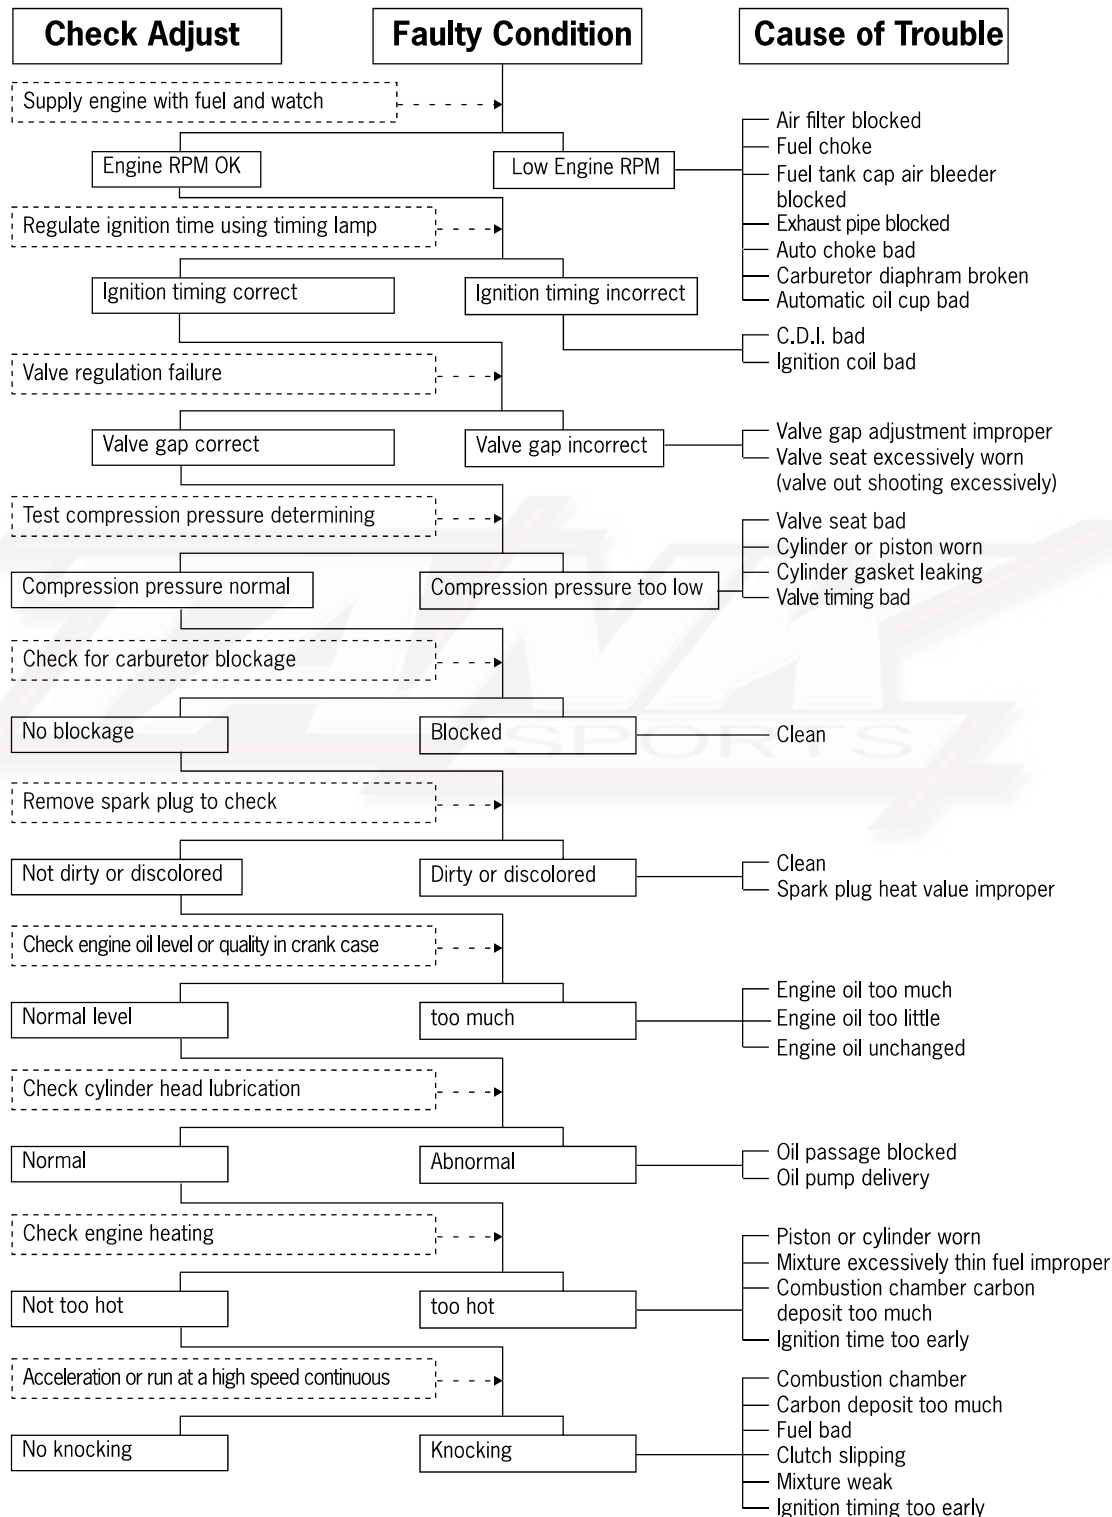

1. General Information

Trouble Shooting Guide Starter Failure or Hard Starting

1. General Information

Trouble Shooting Guide (under speed, no power)

1. General Information

Trouble Shooting Guide (under speed, no power)

1. General Information

Trouble Shooting Guide (high speed)

1. General Information

Trouble Shooting Guide-Improper Battery Charging (Battery overdischarge or overcharge)

1. General Information

Trouble Shooting Guide (no spark)