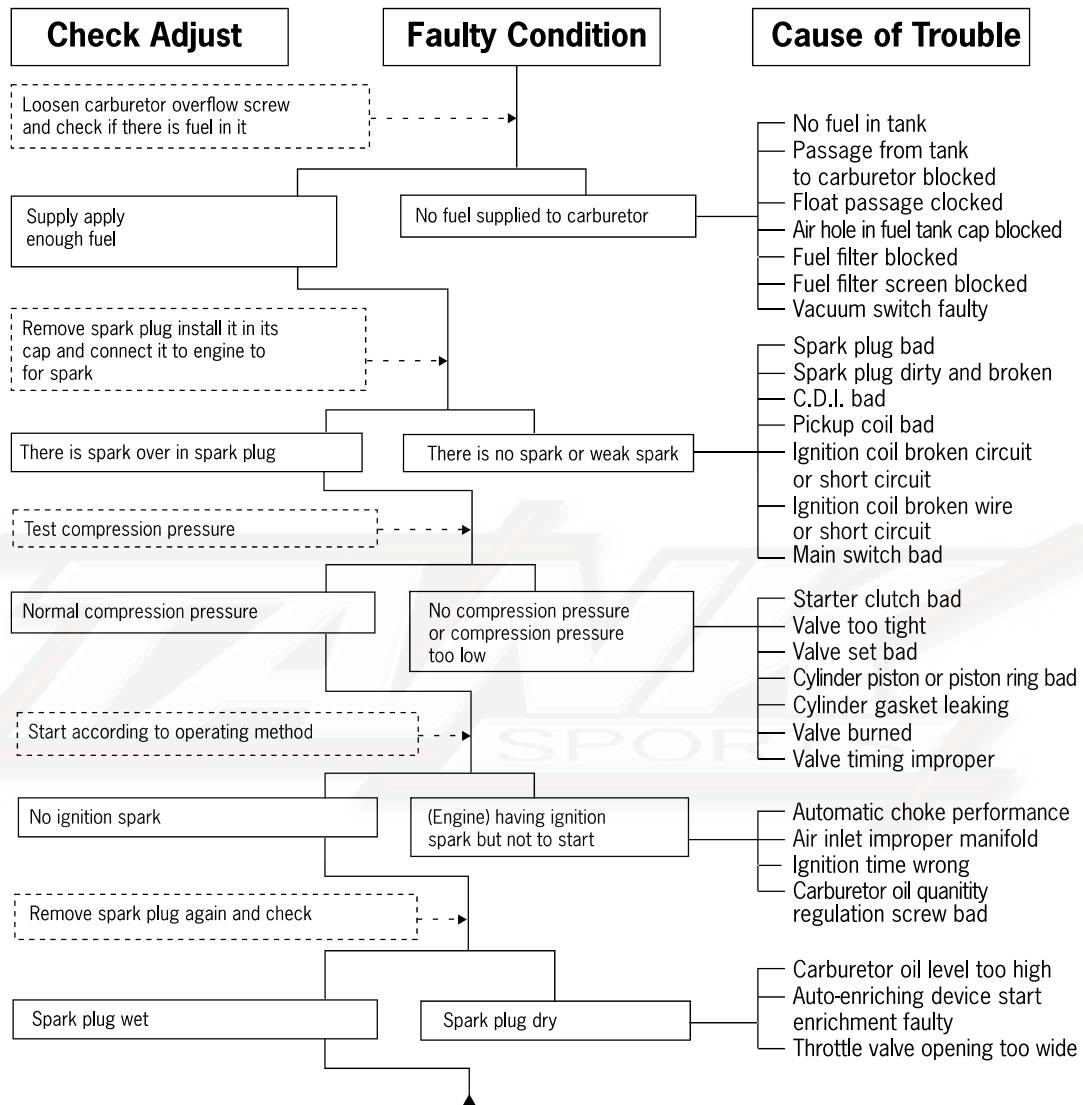

1. General Information

Trouble Shooting Guide Starter Failure or Hard Starting

1. General Information

Trouble Shooting Guide (under speed, no power)

1. General Information

Trouble Shooting Guide (under speed, no power)

1. General Information

Trouble Shooting Guide (high speed)

1. General Information

Trouble Shooting Guide-Improper Battery Charging (Battery overdischarge or overcharge)

1. General Information

Trouble Shooting Guide (no spark)