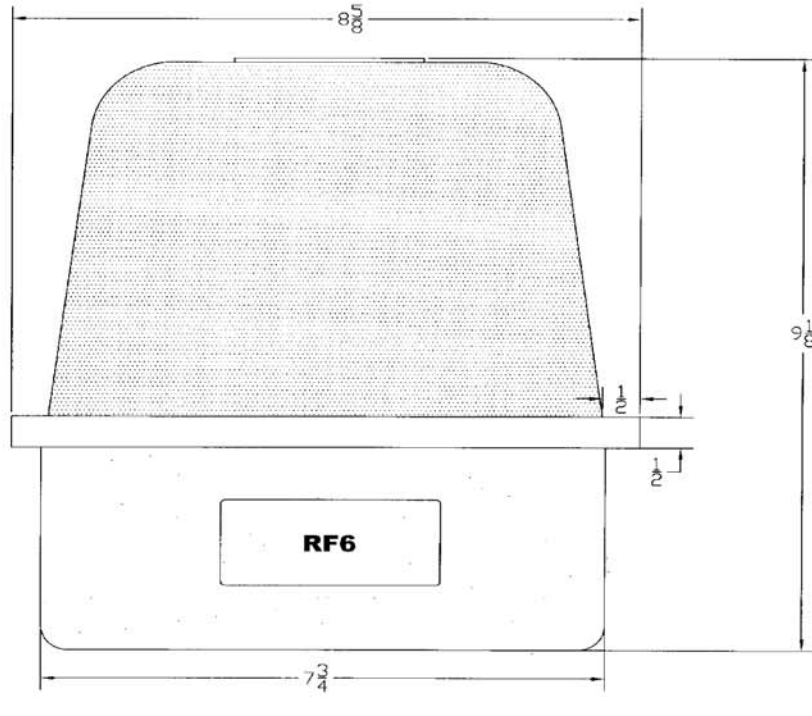

RF6-110 UL

Model Number Information

Model	Product Number
110 VAC, UL Listed	RF6-110ULP/*
110VAC, Non Listed	RF6-110P/*
12 VDC Model	RF6-12P/*
24 VDC Model	RF6-24P/*

* Specify Dome Color
A-Amber B-Blue C-Clear G-Green R-Red

Replacement Part Information

Part	Part Number
Amber Dome	200514
Blue Dome	200512
Clear Dome	200529
Green Dome	200526
Red Dome	200513
Lamp	420420
Drive Belt	800570

Distributed By:

☎ : 800-741-1258

☎ : 866-709-2802

P.O. Box 15, Ashley
Oh 43003

✉ : Sales@loadingdocksupply.com

🌐 : www.Loadingdocksupply.com